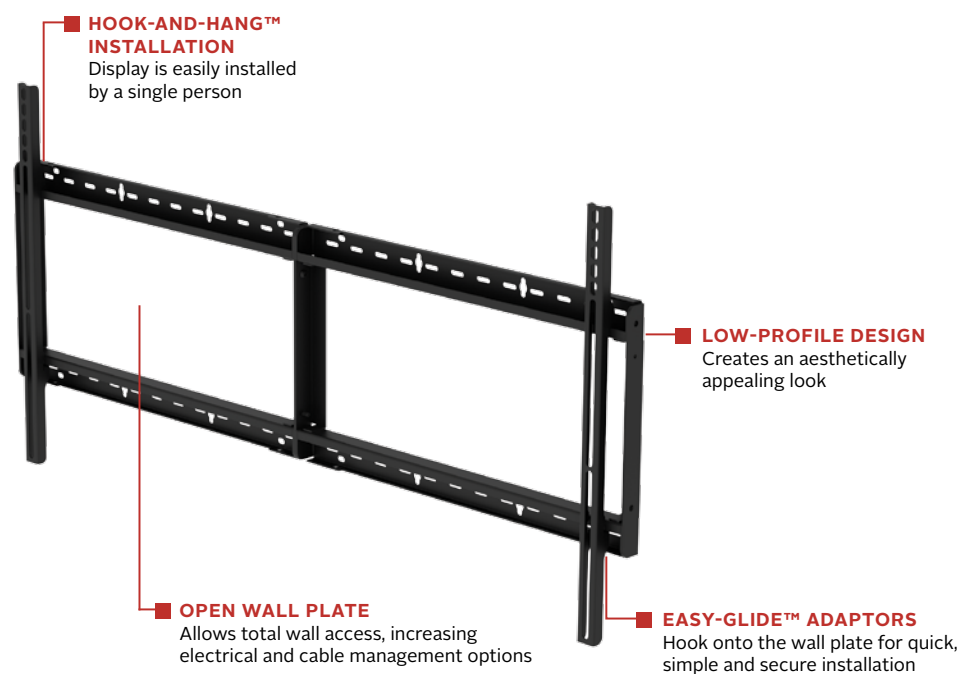

peerless-AV®

SMARTMOUNT® Mobile & Fixed Solutions for Microsoft® Surface™ Hub

SMARTMOUNT®

Mobile & Fixed Solutions for Microsoft® Surface™ Hub

Reinvent your meetings with a mobile or fixed solution for the Microsoft Surface Hub from Peerless-AV®. Ideal for education, corporate, or hospitality applications, the SmartMount® line offers options to accommodate your specific needs. Whether you choose a mobile or more permanent solution for your Surface Hub, content can be seen by everyone, no matter where they are, allowing for more collaborative and productive meetings.

SmartMount® Flat Wall Mount

COMPATIBLE WITH BOTH 55" AND 84" MODELS

The SmartMount® Flat Wall Mount is an ideal wall mounting solution for the Microsoft Surface Hub. The SF680-HUB is UL® listed and tested four times its stated load capacity, providing a strong, stable foundation for you and your team to utilize the display's interactive touch capabilities.

SF680-HUB

SmartMount® Flat Panel Cart

COMPATIBLE WITH BOTH 55" AND 84" MODELS

The sleek SmartMount® Flat Panel Cart is the perfect mobile solution for any collaborative setting, offering a reliable, stable foundation for touch applications. With a robust feature set, the SR598-HUB was designed to safely mount, move, and store the Microsoft Surface Hub so your team can get right to work.