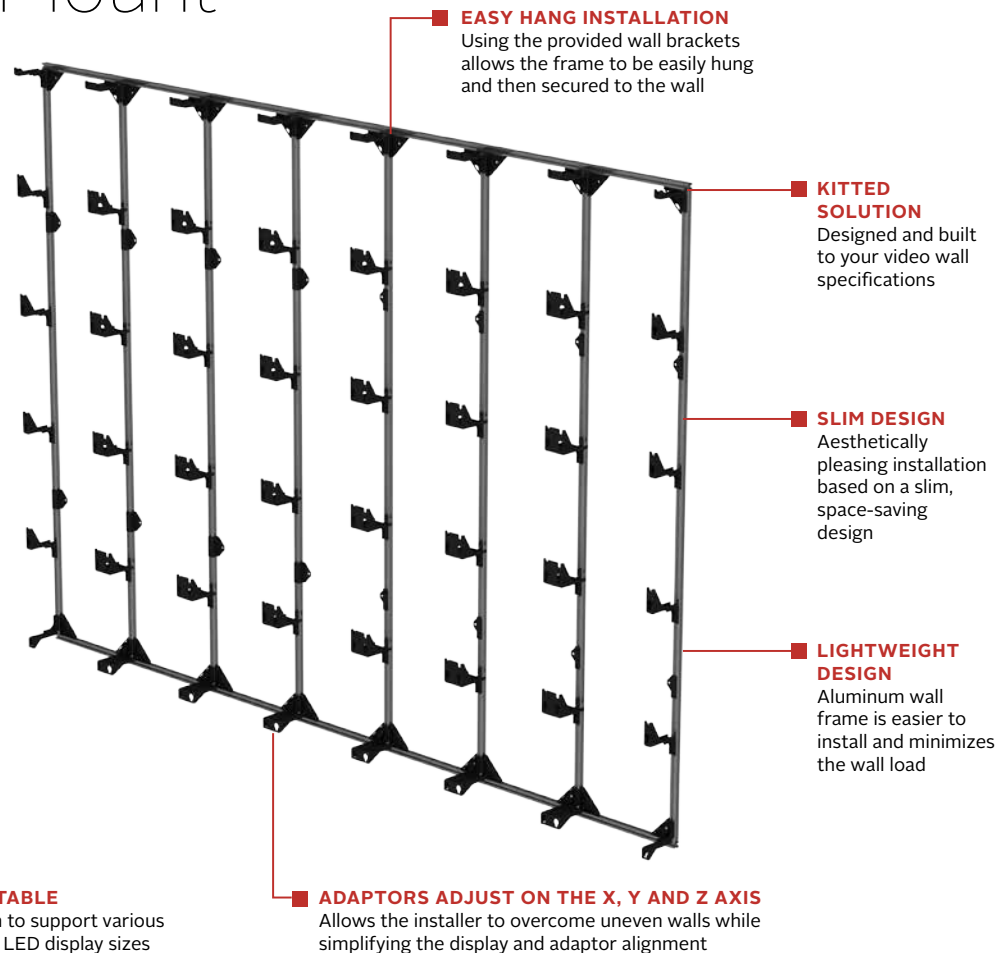

peerless-AV[®]

SMARTMOUNT[®] Video Wall Mounting
Systems for Direct View LED Displays

SMARTMOUNT®

Video Wall Mounting Systems for Direct View LED Displays

The SmartMount® Video Wall Mounting Systems offer slim, space-saving, and aesthetically appealing designs that can be adapted to support various LED display sizes and brands. With features such as cable management, easy-hang hardware, and a pop-out mechanism, installation and maintenance are simple so you can focus on what matters – Creating the perfect video wall to effortlessly communicate your digital message.

Flat Wall Mount

DS-LEDF

BRAND ADAPTABLE
Universal design to support various LED brands and LED display sizes

Pop-Out Wall Mount

DS-LEDP

For over 75 years, passion and innovation continue to drive Peerless-AV® forward.