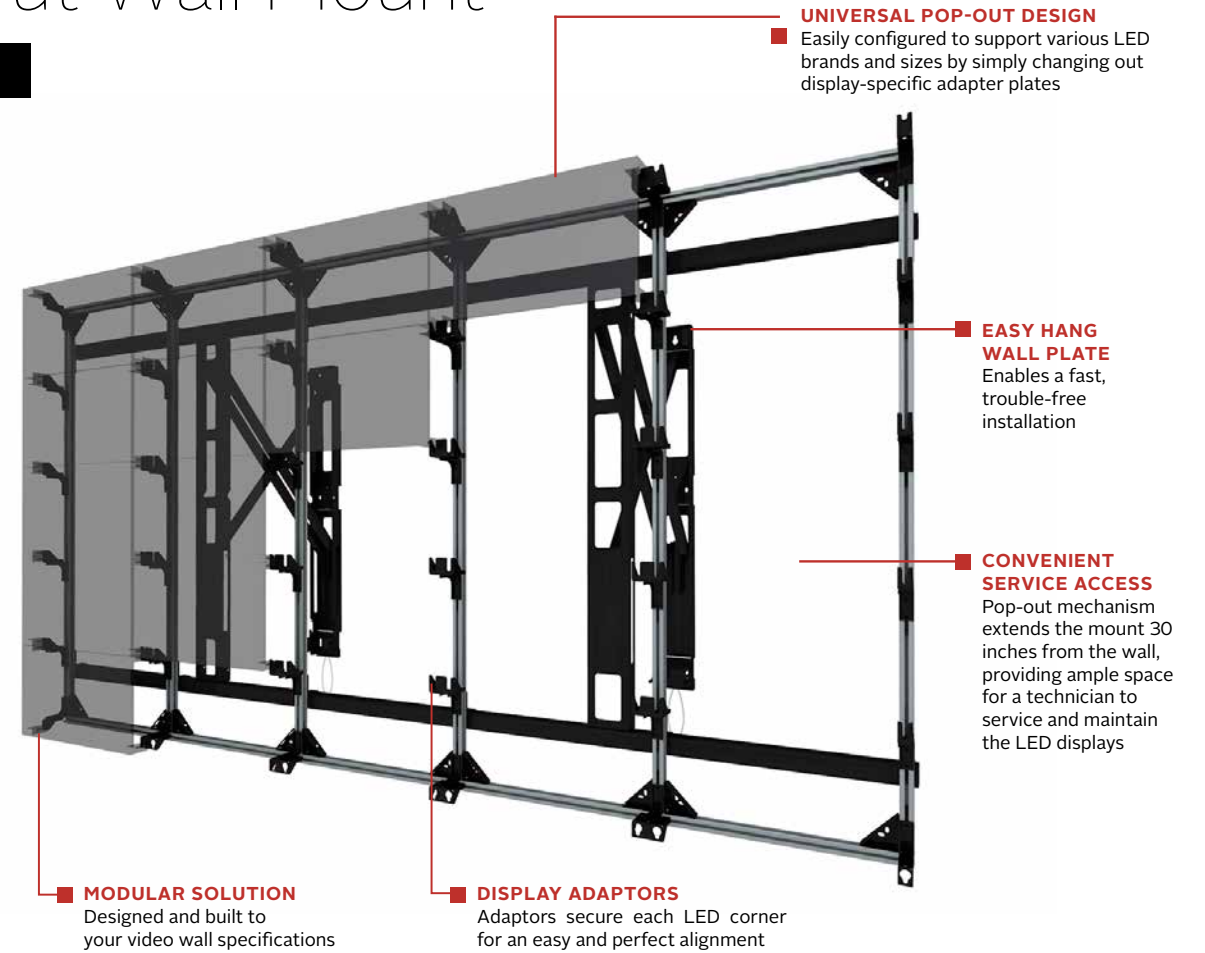

peerless-AV[®]

SMARTMOUNT[®] Video Wall Mounting
Systems for Direct View LED Displays

SMARTMOUNT®

Video Wall Mounting Systems for Direct View LED Displays

The SmartMount® Video Wall Mounting Systems offer slim, space-saving, and aesthetically appealing designs that can be adapted to support various LED display sizes and brands. With features such as cable management, easy-hang hardware, and a pop-out mechanism, installation and maintenance are simple so you can focus on what matters – Creating the perfect video wall to effortlessly communicate your digital message.

Flat Wall Mount

DS-LEDF

BRAND ADAPTABLE
Universal design to support various LED brands and LED display sizes

Pop-Out Wall Mount

DS-LEDP

For over 75 years, passion and innovation continue to drive Peerless-AV® forward.