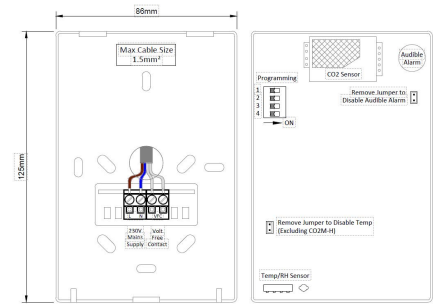

CM-225

CO₂, Temp, and RH Monitor

CO₂ Measurement Range	0-10,000ppm
CO₂ Measurement	NDIR 1% CO₂
Accuracy	±40 ppm +3% of reading @ NTP
Operating Temperature	0°C - 50°C
Calibration	ABC Calibration
CO₂ Display Resolution	1 ppm
RH Range	0-100%
RH Accuracy	±2% @ 20-80%
RH Display Resolution	0.1%
Operating Conditions	Temp 0-50°C Humidity 0-95% (NC)
Sampling Method	Diffusion
Sensor Life Expectancy	10 Years
IP Rating	IP40
Weight	0.45 lb (without power supply) 0.90 lb (with power supply)

Electrical and Mechanical Specifications

Power Supply	100-240V AC 50-60Hz
Power Consumption	3W Max
VFC Output	SPST-5A @ 240V MAX (N/O)

Call 1.877.678.4259
Email Sales@CO2Meter.com | Support@CO2Meter.com
Web CO2Meter.com

Let's Get Social — @CO2Meter on:

Last Update: 07-8-2022