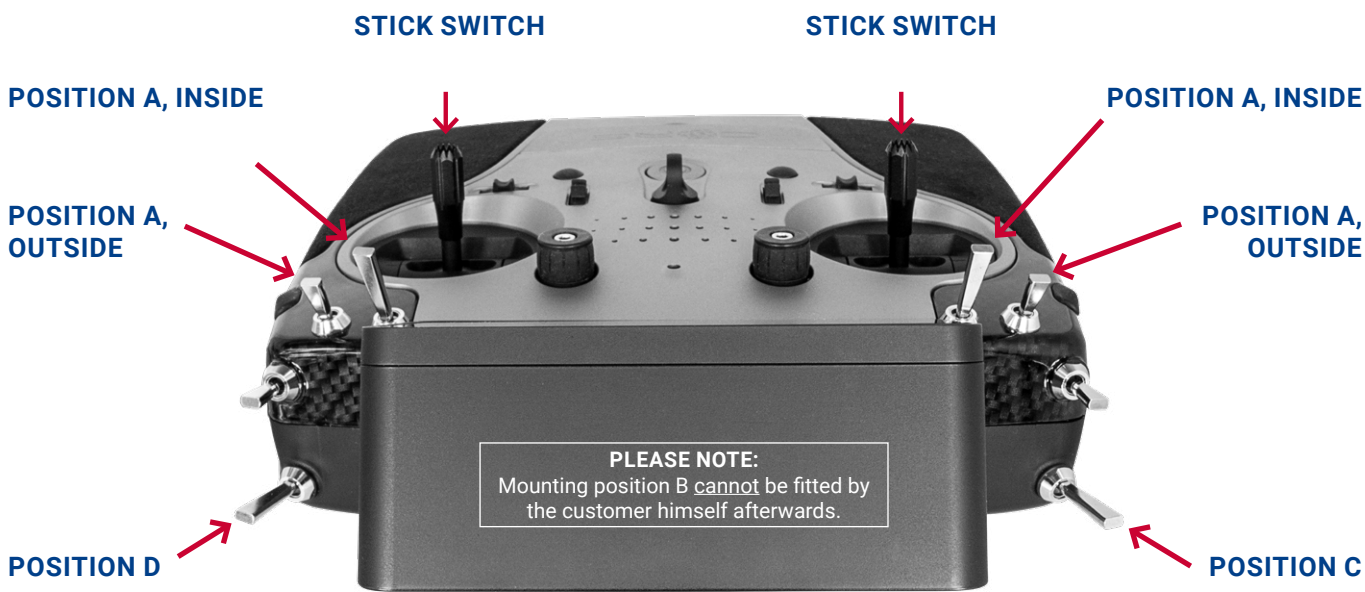

Please do not forget to order the transmitter via our online shop, otherwise we can not process your order and the delivery may be delayed.

Name, First name _____

Choose a version:	Handheld titanium	Handheld black	Tray titanium	Tray black		
Choose your Mode:	MODE 2+4 (Throttle left)		MODE 1+3 (Throttle right)			
Choose your T-shirt size:	S	M	L	XL	XXL	3XL

- 8115 Stick switch, 3-position switch (additional charge: 59,00€/switch)
- 8116 Stick switch, 2-position switch (additional charge: 59,00€/switch)
- 8120 Switch 2POS-S-OX-AB, 2-position, short, mounting position A and B
- 8121 Switch 2POS-L-OX-AB, 2-position, long, mounting position A and B
- 8122 Switch 2POS-L-OX-CD, 2-position, long, mounting position C and D
- 8123 Switch 2POS-S-OX-CD, 2-position, short, mounting position C and D
- 8125 Switch 3POS-S-OXO-AB, 3-position, short, mounting position A and B
- 8126 Switch 3POS-L-OXO-AB, 3-position, long, mounting position A and B
- 8127 Switch 3POS-L-OXO-CD, 3-position, long, mounting position C and D
- 8130 Momentary switch 2POS-S-OM-AB, 2-position, short, mounting position A and B
- 8131 Momentary switch 2POS-L-OM-AB, 2-position, long, mounting position A and B
- 8132 Momentary switch 2POS-L-OM-C, 2-position, long, mounting position C
- 8137 Momentary switch 2POS-L-OM-D, 2-position, long, mounting position D
- 8133 Part momentary switch 3POS-L-OXM-AB, 3-position, long, mounting position A and B
- 8135 Security switch 2POS-SL-A, 2-position, mounting position A (additional charge: 24,90€/switch)