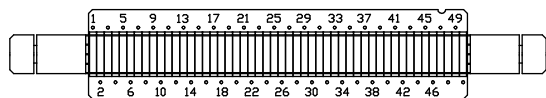

# CHOOSE FROM EIGHT DIFFERENT CONFIGURATIONS

# SIMULTANEOUSLY EXCISE MULTIPLE BANDS FROM GELS

Actual size GridCutters below – trim out to see what size suits you!

Custom configuration available.

**Blades (1.0mm x 5.0mm) CAT# MEE1-5-50**  
Mount, CAT# MEF50-5

**Blades, (2.0mm x 7.0mm) CAT# MEE2-7-25**  
Mount, CAT# MEF50-7

**Blades, (1.5mm x 5.0mm) CAT# MEE1.5-5-48**  
Mount, CAT# MEF72-5

**Blades (1.0mm x 10.0mm) CAT# MEE1-10-26**  
Mount, CAT# MEF26-10

**Blades (1.0mm x 3.5mm) CAT# MEE1-3.5-26**  
Mount, CAT# MEF26-3.5