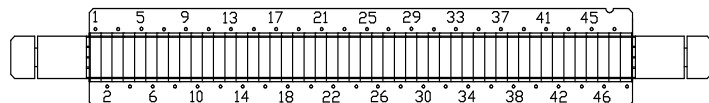

# SIMULTANEOUSLY EXCISE MULTIPLE BANDS FROM GELS

Actual size GridCutters below – trim out to see what size suits you!

Custom configuration available.

**Blades (1.0mm x 5.0mm) CAT# MEE1-5-50**  
Mount, CAT# MEF50-5

**Blades, (2.0mm x 7.0mm) CAT# MEE2-7-25**  
Mount, CAT# MEF50-7

**Blades, (1.5mm x 5.0mm) CAT# MEE1.5-5-48**  
Mount, CAT# MEF72-5

**Blades (1.0mm x 10.0mm) CAT# MEE1-10-26**  
Mount, CAT# MEF26-10

**Blades (1.0mm x 3.5mm) CAT# MEE1-3.5-26**  
Mount, CAT# MEF26-3.5