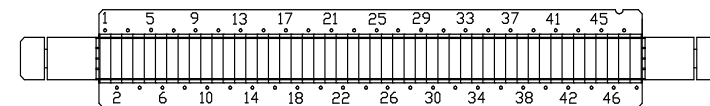

OneTouch GridCutter
CAT# MEE1.5-5-48
Excises 48 bands (1.5mm x 5.0mm)

OneTouch Mount
CAT# MEF72-5