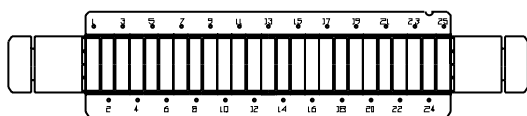

# CHOOSE FROM EIGHT DIFFERENT CONFIGURATIONS

# SIMULTANEOUSLY EXCISE MULTIPLE BANDS FROM GELS

Actual size GridCutters below – trim out to see what size suits you!

Custom configuration available.

**Blades (1.0mm x 5.0mm) CAT# MEE1-5-50**  
Mount, CAT# MEF50-5