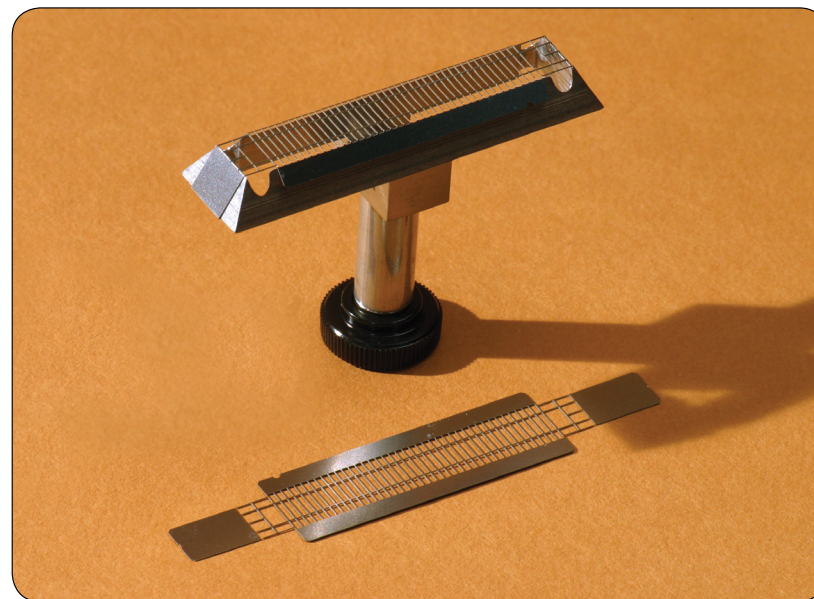

**Blades CAT# MEE1.3-1.3-36**  
(1.3mm x 1.3mm)  
Mount, CAT# MEF8-8

**Blades CAT# MEE1-1-64**  
(1.0mm x 1.0mm)  
Mount, CAT# MEF8-8

**Blades CAT# MEE2-2-16**  
(2.0mm x 2.0mm)  
Mount, CAT# MEF8-8

## OneTouch GridCutter

Multiple band excision

- Simultaneously excise multiple gel slices
- Disposable blades are numbered for easy identification
- Mount and disposable blades are sold separately
- Mount comes with special pick for band removal
- Available in multiple sizes – see actual size illustrations on back
- Ask about custom configurations