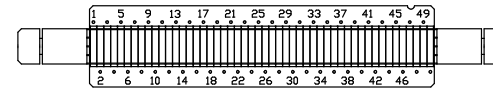

OneTouch GridCutter
CAT# MEE1-5-50
Excises 50 bands (1.0mm x 5.0mm)

OneTouch Mount
CAT# MEF50-5