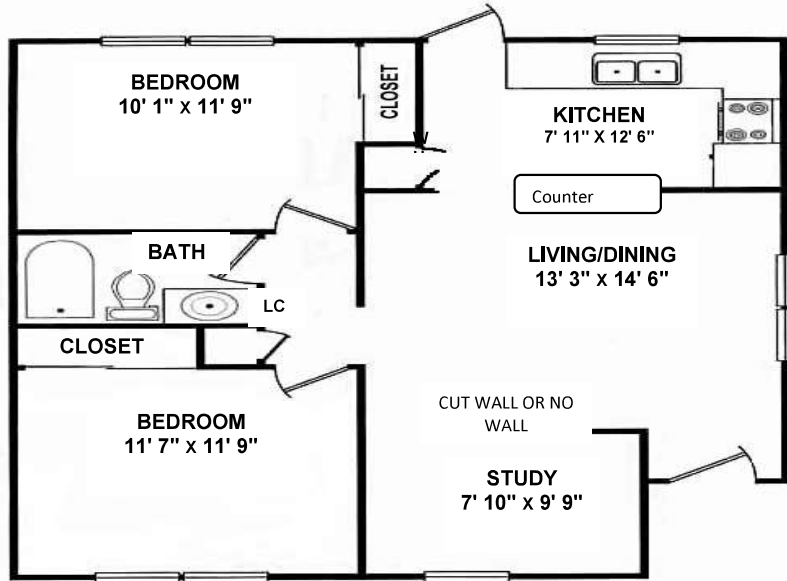

Silver Plus / Deluxe