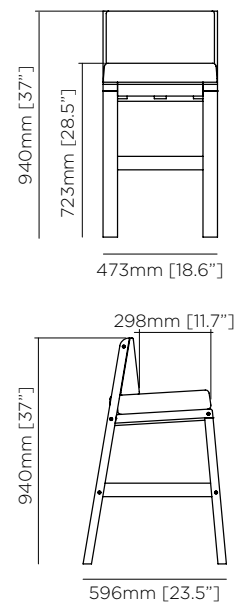

Sunbrella® Fabric Colours

Flanelle, Sooty, Canvas