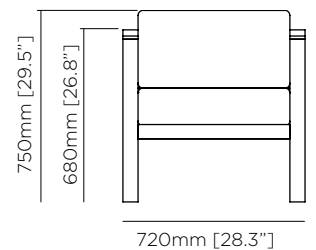

Sunbrella® Fabric Colours

Flanelle, Sooty, Canvas