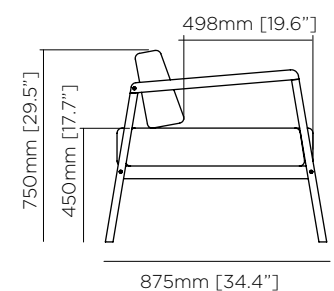

Sunbrella® Fabric Colours

Flanelle, Sooty, Canvas