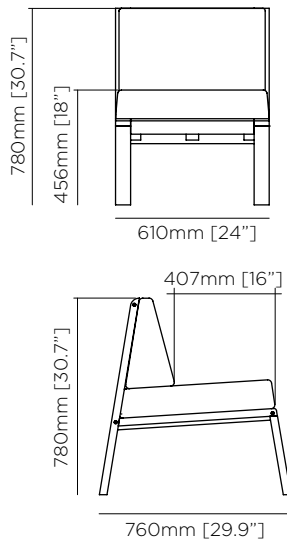

Sunbrella® Fabric Colours

Flanelle, Sooty, Canvas