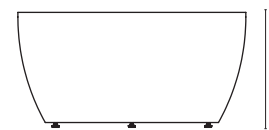

CIRC
m2

TABLES

Natural

Bone

Graphite

THE LARGEST AND TALLEST OF THE ROUND, CURVED-SIDED CONCRETE TABLES, THE BLINDE DESIGN CIRC M2 WILL ADD PANACHE TO YOUR OUTDOOR AND INTERIOR SPACES. CRAFTED USING LIGHTWEIGHT FLUID™ CONCRETE TECHNOLOGY, THIS OUTDOOR/INDOOR COFFEE TABLE COMBINES FUNCTION, FORM AND DURABILITY.

CIRC M2
BLD.1.T.CIR.M2

Dimensions

L 1000mm [39.4"]
W 1000mm [39.4"]
H 504mm [19.8"]

Weight

44.5kg / 97.9lbs

Material

Fluid™ Concrete Technology

Colours

Graphite, Natural and Bone

1000mm [39.4"]

504mm
[19.8"]