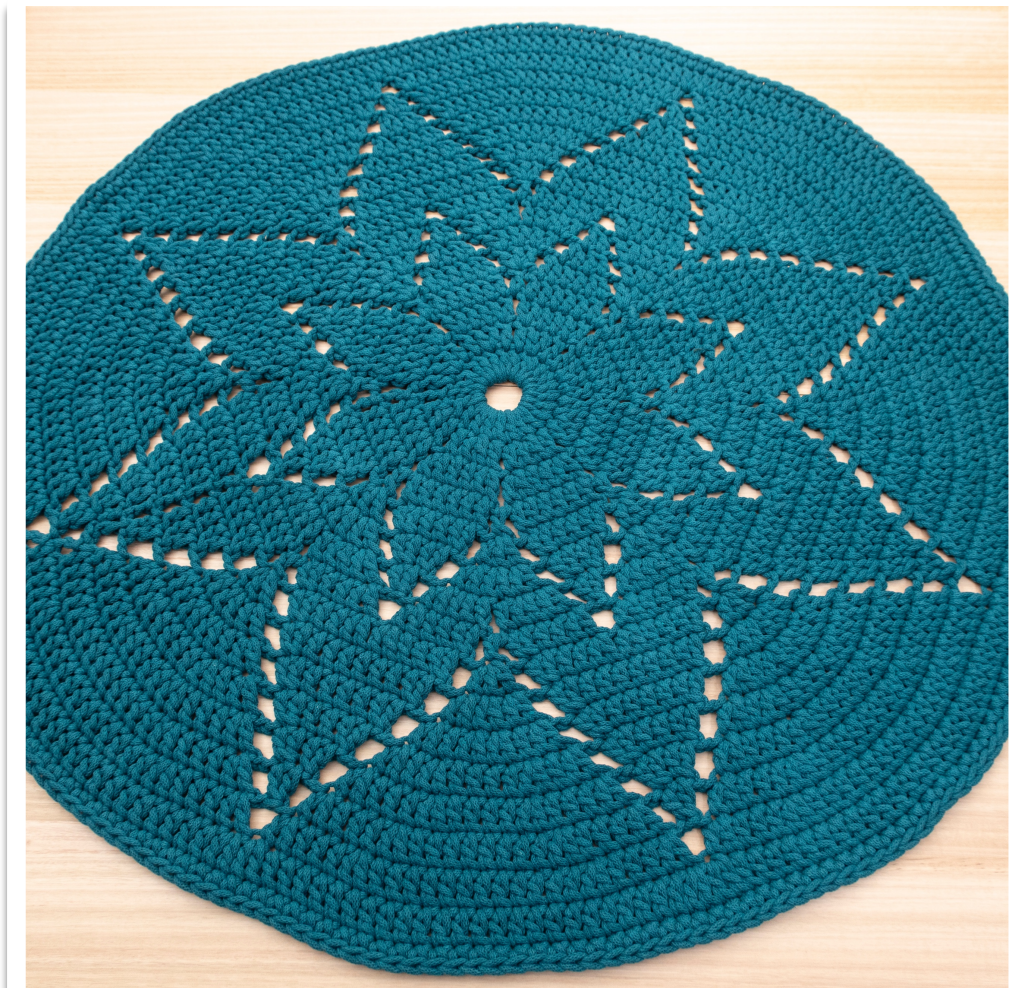

Frankie Crochet Rug

Pattern Chart

with

MATILDA Braided Cord

Requirements:

A basic knowledge of crochet

Approx. 520m x 5mm MATILDA Braided Cord

8mm Crochet Hook

Yarn Needle

Notes:

Finished Size: just over 1m

Pattern is written in US Crochet Terms

Magic Ring

Slip Stitch

Chain

Chain 3

The whole pattern chart