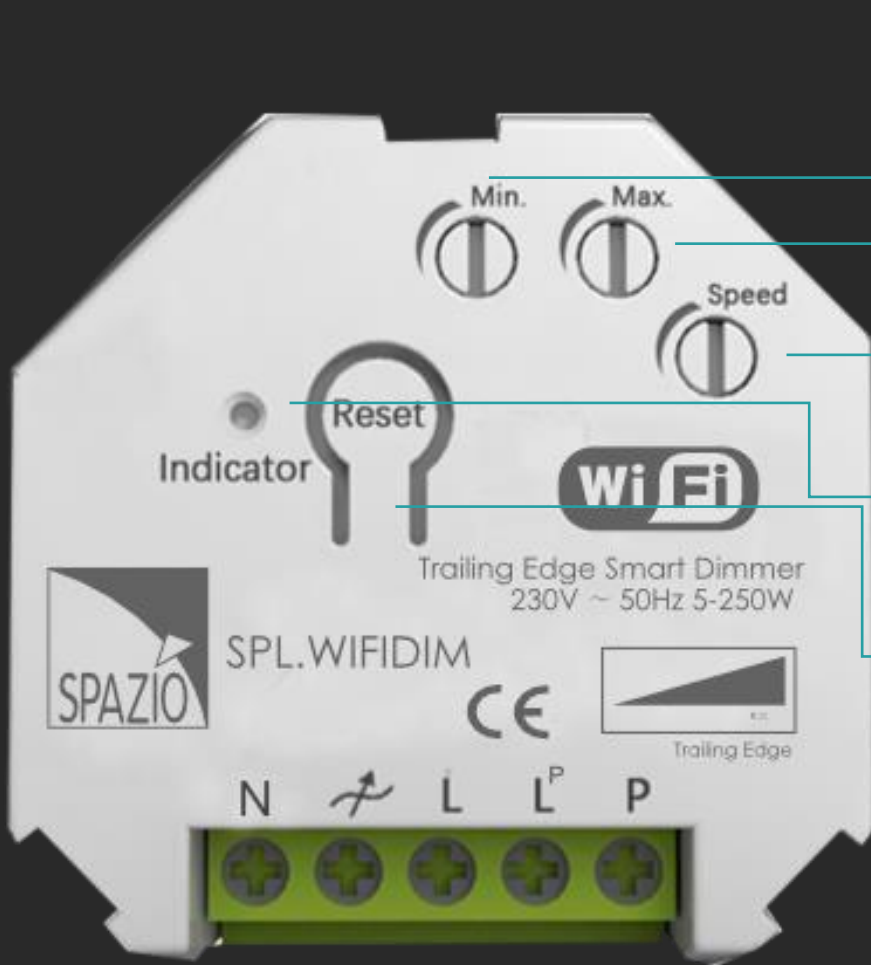

Can be voice
operated

Min / Max
Adjustment

FEATURES INCLUDE:

- COMPACT DESIGN
- NOISELESS TRAILING EDGE DIMMING
- VOICE CONTROL SUPPORT
- SOFT START SYSTEM
- MIN / MAX LIGHT ADJUSTMENT
- MEMORY FUNCTION
- LOAD CAPACITY 5W – 250W LED

THE BENEFITS:

- EXTREMELY EASY INSTALLATION
- SUITABLE FOR A WIDE VARIETY OF LAMPS
- CELLPHONE CONTROL FROM ANY LOCATION
- ON / OFF TIME SETTING (TIMER)
- INSTANTLY CREATE YOUR DESIRED MOOD

ADJUSTMENTS

Min. Setting

Set the minimum light level required

Max. Setting

Set the maximum light level required

Dimmer Speed

Set the dimming speed

LED indicator

Indicates resets and when the dimmer is in pairing mode

Reset Button