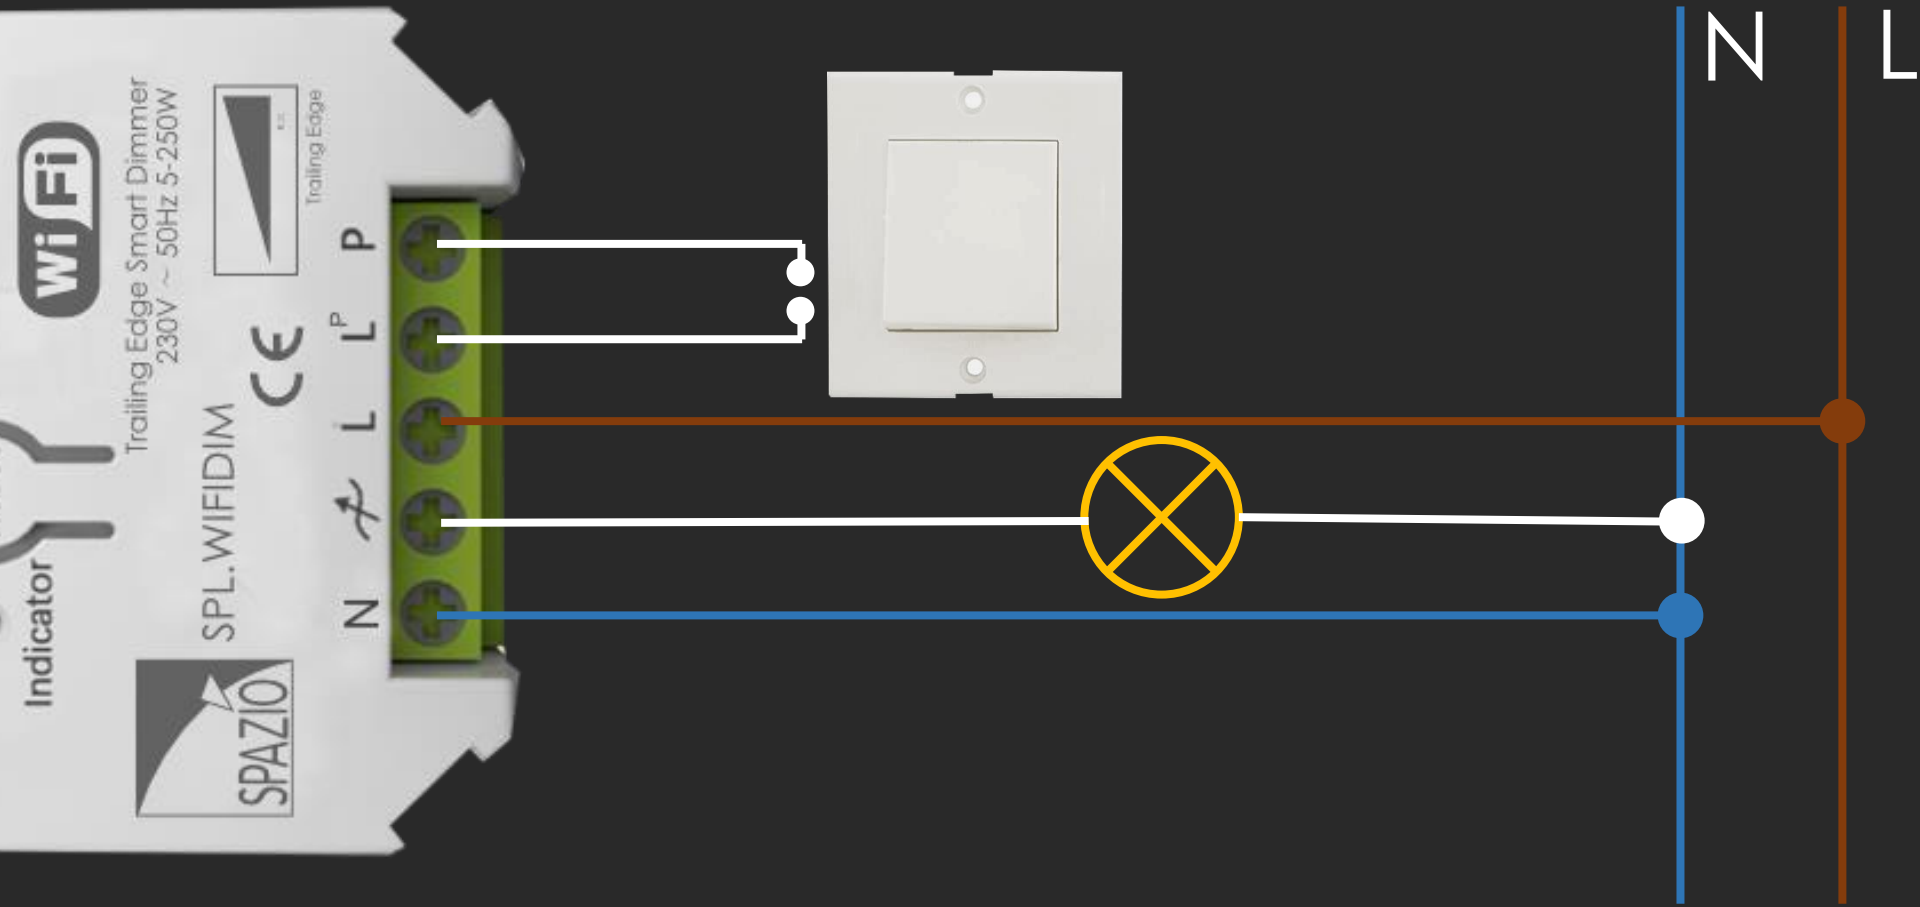

Set the minimum light level required

Max. Setting

Set the maximum light level required

Dimmer Speed

Set the dimming speed

LED indicator

Indicates resets and when the dimmer is in pairing mode

Reset Button

Used to set the dimmer to its factory setting or to pair mode

INSTALLATION

CONNECTS TO

Control Multiple Devices

Only one app to manage multiple devices

VOICE CONTROL SUPPORT

Google HOME

amazon echo