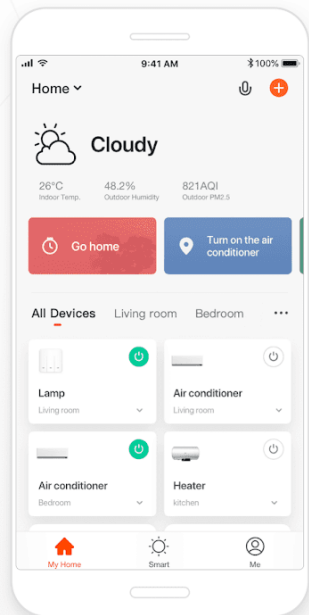

THE BENEFITS:

- EXTREMELY EASY INSTALLATION
- SUITABLE FOR A WIDE VARIETY OF LAMPS
- CELLPHONE CONTROL FROM ANY LOCATION
- ON / OFF TIME SETTING (TIMER)
- INSTANTLY CREATE YOUR DESIRED MOOD

ADJUSTMENTS

Min. Setting

Set the minimum light level required

Max. Setting

Set the maximum light level required

Dimmer Speed

Set the dimming speed

LED indicator

Indicates resets and when the dimmer is in pairing mode

Reset Button

Used to set the dimmer to its factory setting or to pair mode

INSTALLATION

CONNECTS TO

Control Multiple Devices

Only one app to manage multiple devices

VOICE CONTROL SUPPORT

Google HOME

amazon echo