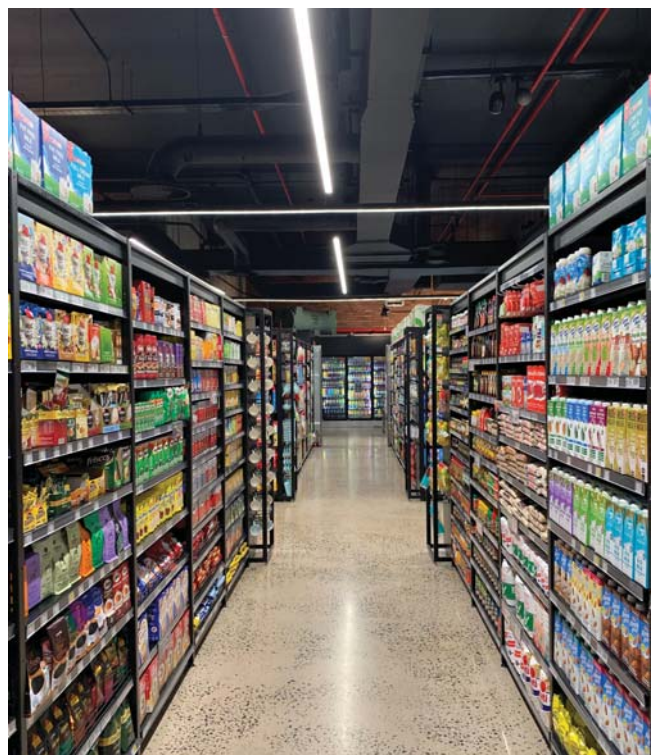

- Extruded aluminium body
- Polycarbonate optics
- Accessories sold separately
- Includes LED driver
- Class 1
- IP40