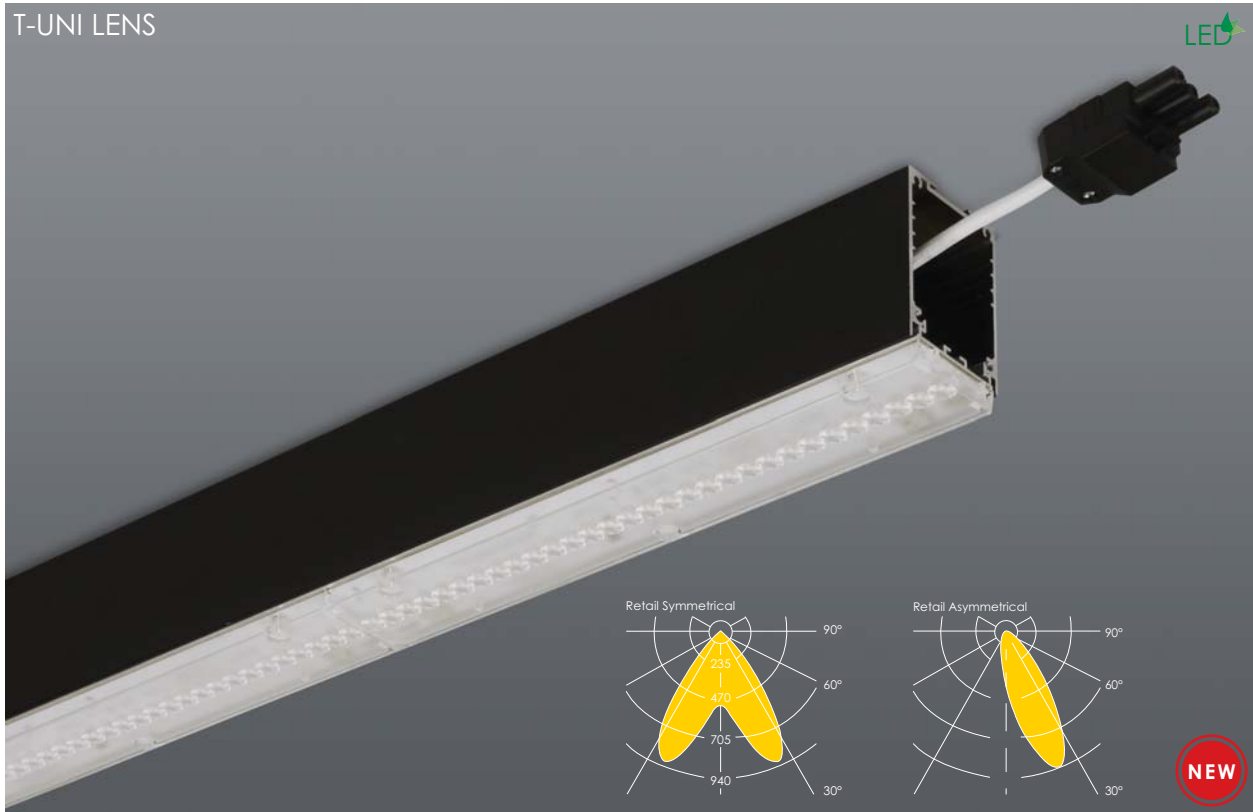

T-UNI LENS

design by Spazio

- Extruded aluminium body
- Polycarbonate optics
- Accessories sold separately
- Includes LED driver
- Class 1
- IP40

- Extruded aluminium body
- Polycarbonate optics
- Accessories sold separately
- Includes LED driver
- Class I
- IP40

- Colours:
Black (30)
White (31)

CODE	DESCRIPTION	WATTAGE	SOURCE	RAW Lm	KELVIN
TUL1400.60514.30	T-Uni Lens, Retail Asymm, L. 1400	60W/700mA	LED	9600Lm	4000K
TUL1400.60614.30	T-Uni Lens, Retail Symm, L. 1400	60W/700mA	LED	9600Lm	4000K
TUL1400.60514.31	T-Uni Lens, Retail Asymm, L. 1400	60W/700mA	LED	9600Lm	4000K
TUL1400.60614.31	T-Uni Lens, Retail Symm, L. 1400	60W/700mA	LED	9600Lm	4000K
TUL2800.120514.31	T-Uni Lens, Retail Asymm, L. 2800	120W/700mA	LED	19200Lm	4000K
TUL2800.120614.31	T-Uni Lens, Retail Symm, L. 2800	120W/700mA	LED	19200Lm	4000K

T-UNI END CAP 1 LIGHT
Colours: Black (30) & White (31)

CODE
3960.TE.30
3960.TE.31

T-UNI LINEAR JOINT

CODE DESCRIPTION
3960.CD 1 Lamp

SUSPENSION (PAIR)
SUSP 7 kit designed for all Profiles

CODE
SUSP-7

LENS END CAP

CODE
TC/468780222

SUSPENSION BOX
Includes suspension regulator
Colours: White (31) & Silver (50)

CODE
SUSP.BOX.31
SUSP.BOX.50

CURLY CORD
Stretches up to 1.5m..
Colours: Black (30) & White (31)

CODE
CURLY.2/30
CURLY.2/31