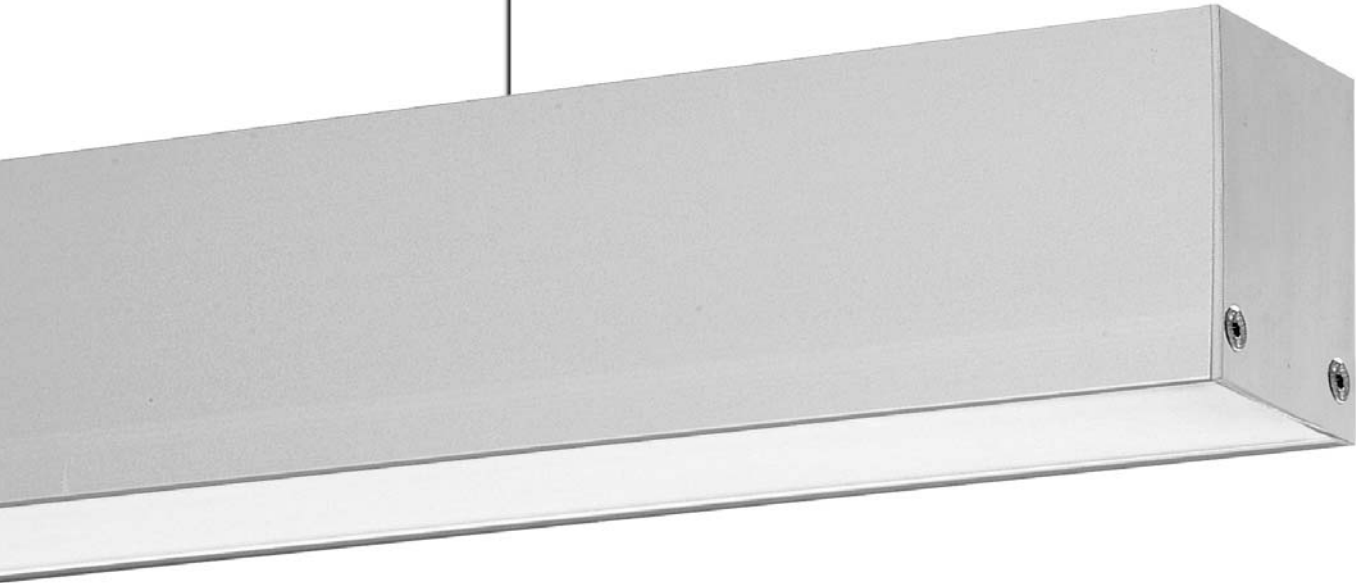

Interior Modular Systems

# T-UNI

design by Spazio

- Extruded aluminium body
- polycarbonate diffuser
- Accessories sold separately
- Includes LED driver
- Class 1
- IP40

T-UNI

CODE	DESCRIPTION	WATTAGE	SOURCE	LUMEN
TNI 1130 25	D Y X Z T-Uni Surface - L. 1130	25W	LED	4200Lm
TNI 1410 32	D Y X Z T-Uni Surface - L. 1410	32W	LED	5300Lm
TNI 1690 38	D Y X Z T-Uni Surface - L. 1690	38W	LED	6300Lm
TNI 1970 45	D Y X Z T-Uni Surface - L. 1970	45W	LED	7500Lm
TNI 2250 50	D Y X Z T-Uni Surface - L. 2250	50W	LED	8300Lm
TNI 2530 57	D Y X Z T-Uni Surface - L. 2530	57W	LED	9500Lm
TNI 2810 63	D Y X Z T-Uni Surface - L. 2810	63W	LED	10400Lm
TNI 3090 70	D Y X Z T-Uni Surface - L. 3090	70W	LED	11600Lm

**T-UNI END CAP 1 LIGHT**  
Colours: Anodised, Black (30) & White (31)

CODE  
3960.TE  
3960.TE.30  
3960.TE.31

**T-UNI LINEAR JOINT**

CODE DESCRIPTION  
3960.CD 1 Lamp

**SUSPENSION (PAIR)**  
SUSP 7 kit designed for all Profiles