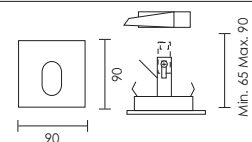

12V Square

TC40 50W 12V Gu5.3

Remote transformer required