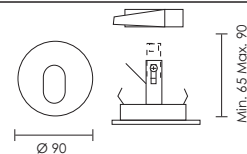

Fig. 1

code lamp details

**230V Round**

**TC30.2** 50W 230V Gu10

Suitable for Gu10 LED lamps

**12V Round**

**TC30** 50W 12V Gu5.3

Remote transformer required