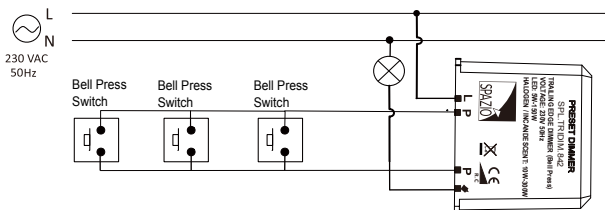

ADJUSTABLE DIMMER

Derating of multiple dimmers

De-rating may be required when installed in multi-gang.
De-rating are as follows:

Dimmers per plate	Derated wattage
1 Per plate	No derating
2 Per plate	85% each dimmer
3 Per plate	70% each dimmer
4 Per plate	55% each dimmer
5 Per plate	40% each dimmer

PRESET DIMMER

Compact dimmer for dimmable LED lamps. Installation in wall boxes. Includes memory function.

CODE	MINIMUM LOAD	MAXIMUM LOAD	OPERATING VOLTAGE
SPL.TRIDIM.842	5W	300W	220V - 240V

ADJUSTABLE DIMMER

Compact dimmer for dimmable LED lamps. Installation in wall boxes. Min and Max setting. Power and lamp memory function.

CODE	MINIMUM LOAD	MAXIMUM LOAD	OPERATING VOLTAGE
SPL.UNIDIM.201	5W	400W	220V AC