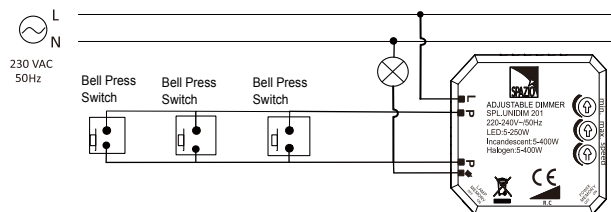

ADJUSTABLE DIMMER

Derating of multiple dimmers

De-rating may be required when installed in multi-gang.
De-rating are as follows:

Dimmers per plate	Derated wattage
1 Per plate	No derating
2 Per plate	85% each dimmer
3 Per plate	70% each dimmer
4 Per plate	55% each dimmer
5 Per plate	40% each dimmer

PRESET DIMMER

Compact dimmer for dimmable LED lamps. Installation in wall boxes. Includes memory function.

CODE	MINIMUM LOAD	MAXIMUM LOAD	OPERATING VOLTAGE
SPL.TRIDIM.842	5W	300W	220V - 240V

ADJUSTABLE DIMMER

Compact dimmer for dimmable LED lamps. Installation in wall boxes. Min and Max setting. Power and lamp memory function.

CODE	MINIMUM LOAD	MAXIMUM LOAD	OPERATING VOLTAGE
SPL.UNIDIM.201	5W	400W	220V AC