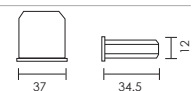

PRESET DIMMER

Compact dimmer for dimmable LED lamps. Installation in wall boxes. Includes memory function.

CODE	MINIMUM LOAD	MAXIMUM LOAD	OPERATING VOLTAGE
SPL.TRIDIM.842	5W	300W	220V - 240V