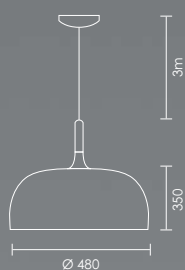

Decorative Pendants

SOHO

design by Spazio

SOHO

Aluminium shade and wooden stem.
Complete with 3m suspension.

Code: 8607

60W/230V/E27