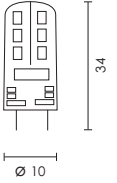

code details  
**LA.460230170701** 1.8W/230V/G9 LED 3000K

BI-PIN lamp with ceramic base  
 3000K - 160Lm  
 Life span: 25 000 hrs  
 Beam angle: 360°  
 CRI: >80  
 2yr Warranty

code details  
**LA.460330170701** 2.2W/230V/G9 LED 3000K