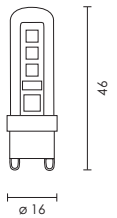

code details
LA.460430170701 4W/230V/G9 LED 3000K

BI-PIN lamp with ceramic base
3000K - 350Lm
Life span: 25 000 hrs
Beam angle: 360°
CRI: >80
2yr Warranty