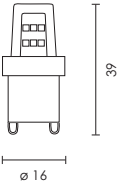

code details  
**LA.460230170701** 1.8W/230V/G9 LED 3000K

BI-PIN lamp with ceramic base  
 3000K - 160Lm  
 Life span: 25 000 hrs  
 Beam angle: 360°  
 CRI: >80  
 2yr Warranty

code details  
**LA.460330170701** 2.2W/230V/G9 LED 3000K