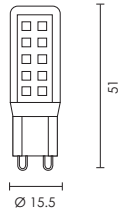

code details

LA.460230170701 1.8W/230V/G9 LED 3000K

BI-PIN lamp with ceramic base
3000K - 160Lm
Life span: 25 000 hrs
Beam angle: 360°
CRI: >80
2yr Warranty