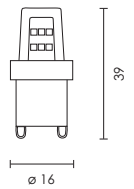

BI-PIN lamp with ceramic base
 3000K - 160Lm
 Life span: 25 000 hrs
 Beam angle: 360°
 CRI: >80
 2yr Warranty

code details

LA.470230170701 1.5W/12V/G4 LED 3000K

BI-PIN lamp with silica gel coating
 3000K - 110Lm
 Life span: 25 000 hrs
 Beam angle: 360°
 CRI: >80
 2yr Warranty