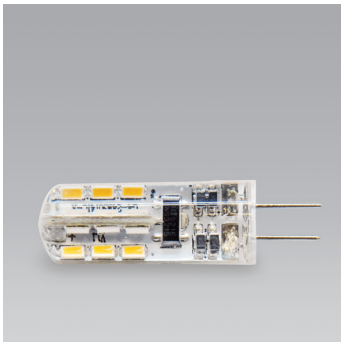

LED LAMPS BI-PIN

design by Spazio

code details

LA.4603302 3W/230V/G9 LED 3000K

BI-PIN lamp with ceramic base
 3000K - 350Lm
 Life span: 25 000 hrs
 Beam angle: 360°
 CRI: >80
 2yr Warranty

code details

LA.460230170701 1.8W/230V/G9 LED 3000K

BI-PIN lamp with ceramic base
 3000K - 160Lm
 Life span: 25 000 hrs
 Beam angle: 360°
 CRI: >80
 2yr Warranty

code details

LA.470230170701 1.5W/12V/G4 LED 3000K

BI-PIN lamp with silica gel coating
 3000K - 110Lm
 Life span: 25 000 hrs
 Beam angle: 360°
 CRI: >80
 2yr Warranty