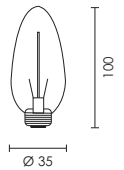

## LED FILAMENT LAMPS E14 &amp; E27

design by Spazio

	code	details
<b>C 35</b>	<b>LA.4303504ES2701</b>	4W/230V/E14 LED 2700K
<b>C 35</b>	<b>LA.4303504ES4001</b>	4W/230V/E14 LED 4000K

Dimmable

**Electrical data**

- Lifespan: to 25000hrs
- Nominal wattage: 4W
- Nominal voltage: 230V
- Nominal current: 0.019A
- Power factor: >0.85

**Photometric data**

- Light colour: Warm / natural white
- Color Temp.: 2700K / 4000K
- Effective Lumen: 210Lm
- Colour Rendering Index: >80
- Beam angle: 360°

Dimmable

**Electrical data**

- Lifespan: to 25000hrs
- Nominal wattage: 8W
- Nominal voltage: 230V
- Nominal current: 0.035A
- Power factor: >0.85

**Photometric data**

- Light colour: Warm / Natural white
- Color Temp.: 2700K / 4000K
- Effective Lumen: 680Lm
- Colour Rendering Index: >80
- Beam angle: 360°

**Photometric data**

- Light colour: Warm white
- Color Temp.: 2700K
- Effective Lumen: 680Lm
- Colour Rendering Index: >80
- Beam angle: 360°

	code	details
<b>G 125</b>	<b>LA.4312507ES2701</b>	7W/230V/E27 LED 2700K