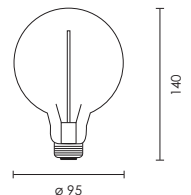

- Lifespan: to 25000hrs
- Nominal wattage: 4W
- Nominal voltage: 230V
- Nominal current: 0.019A
- Power factor: >0.85

**Photometric data**

- Light colour: Warm / natural white
- Color Temp.: 2700K / 4000K
- Effective Lumen: 210Lm
- Colour Rendering Index: >80
- Beam angle: 360°

Dimmable

**Electrical data**

- Lifespan: to 25000hrs
- Nominal wattage: 8W
- Nominal voltage: 230V
- Nominal current: 0.035A
- Power factor: >0.85

**Photometric data**

- Light colour: Warm / Natural white
- Color Temp.: 2700K / 4000K
- Effective Lumen: 680Lm
- Colour Rendering Index: >80
- Beam angle: 360°

**Photometric data**

- Light colour: Warm white
- Color Temp.: 2700K
- Effective Lumen: 680Lm
- Colour Rendering Index: >80
- Beam angle: 360°

	code	details
<b>G 125</b>	<b>LA.4312507ES2701</b>	7W/230V/E27 LED 2700K