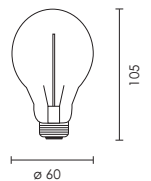

- Lifespan: to 25000hrs
- Nominal wattage: 4W
- Nominal voltage: 230V
- Nominal current: 0.019A
- Power factor: >0.85

**Photometric data**

- Light colour: Warm / natural white
- Color Temp.: 2700K / 4000K
- Effective Lumen: 210Lm
- Colour Rendering Index: >80
- Beam angle: 360°

Dimmable

**Electrical data**

- Lifespan: to 25000hrs
- Nominal wattage: 8W
- Nominal voltage: 230V
- Nominal current: 0.035A
- Power factor: >0.85

**Photometric data**

- Light colour: Warm / Natural white
- Color Temp.: 2700K / 4000K
- Effective Lumen: 680Lm
- Colour Rendering Index: >80
- Beam angle: 360°

**Photometric data**

- Light colour: Warm white
- Color Temp.: 2700K
- Effective Lumen: 680Lm
- Colour Rendering Index: >80
- Beam angle: 360°

	code	details
<b>G 125</b>	<b>LA.4312507ES2701</b>	7W/230V/E27 LED 2700K