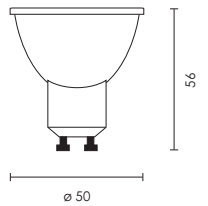

CRI > 90

code	details
LA.4205903627	5W/230V/Gu10 SMD LED 2700K
LA.4205903630	5W/230V/Gu10 SMD LED 3000K
LA.4205903640	5W/230V/Gu10 SMD LED 4000K

Gu10 lamp with thermoplastic body
2700K - 400Lm / 3000K - 420Lm / 4000K - 450Lm
Life span: 30 000 hrs
Beam angle: 36°
Dimmable
CRI: >90
2yr Warranty