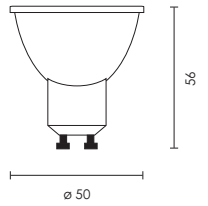

code

details

LA.410730100702

7W/230V/Gu10 SMD LED 3000K

Dimmable LED lamp

3000K - 450Lm / 4000K - 480Lm

Life span: 30 000 hrs

Beam angle: 45°

CRI: >80

1yr Warranty