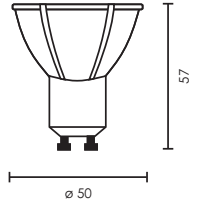

CRI > 90

code	details
LA.42059032	5.5W/230V/Gu10 SMD LED 2200K-3000K Dim to warm

Gu10 lamp with glass and aluminium body
2200K - 400Lm / 3000K - 450Lm
Life span: 25 000 hrs
Beam angle: 38°
Dimmable
CRI: >90
3yr Warranty