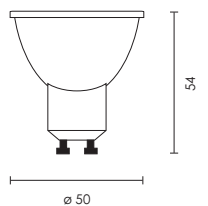

LED LAMPS **Gu10**

design by Spazio

CRI > 98

code	details
LA.4207981027	7.5W/230V/Gu10 COB LED 2700K
LA.4207981040	7.5W/230V/Gu10 COB LED 4000K

Gu10 lamp with Aluminium and thermoplastic body
2700K - 530Lm / 4000K - 530Lm
Life span: 25 000 hrs
Beam angle: 10°
Dimmable
CRI: >98
3yr Warranty

CRI > 90

code	details
LA.42059032	5.5W/230V/Gu10 SMD LED 2200K-3000K Dim to warm

Gu10 lamp with glass and aluminium body
2200K - 400Lm / 3000K - 450Lm
Life span: 25 000 hrs
Beam angle: 38°
Dimmable
CRI: >90
3yr Warranty

CRI > 98

code	details
LA.4207983627	7.5W/230V/Gu10 COB LED 2700K
LA.4207983640	7.5W/230V/Gu10 COB LED 4000K

Gu10 lamp with Aluminium and thermoplastic body
2700K - 530Lm / 4000K - 530Lm
Life span: 25 000 hrs
Beam angle: 36°
Dimmable
CRI: >98
3yr Warranty

CRI > 80

code	details
LA.410530191102	5W/230V/Gu10 SMD LED 3000K
LA.410540191102	5W/230V/Gu10 SMD LED 4000K
LA.410560191102	5W/230V/Gu10 SMD LED 6000K

Gu10 lamp with thermoplastic body
3000K - 500Lm / 4000K - 500Lm / 6000K - 500Lm
Life span: 25 000 hrs
Beam angle: 38°
Dimmable
CRI: >80
2yr Warranty

CRI > 90

code	details
LA.4205903627	5W/230V/Gu10 SMD LED 2700K
LA.4205903630	5W/230V/Gu10 SMD LED 3000K
LA.4205903640	5W/230V/Gu10 SMD LED 4000K

Gu10 lamp with thermoplastic body
2700K - 400Lm / 3000K - 420Lm / 4000K - 450Lm
Life span: 30 000 hrs
Beam angle: 36°
Dimmable
CRI: >90
2yr Warranty