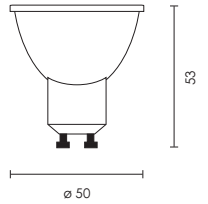

CRI > 98

code	details
LA.4207983627	7.5W/230V/Gu10 COB LED 2700K
LA.4207983640	7.5W/230V/Gu10 COB LED 4000K

Gu10 lamp with Aluminium and thermoplastic body
2700K - 530Lm / 4000K - 530Lm
Life span: 25 000 hrs
Beam angle: 36°
Dimmable
CRI: >98
3yr Warranty