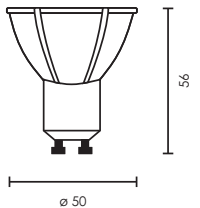

CRI > 80

code	details
LA.410530191102	5W/230V/Gu10 SMD LED 3000K
LA.410540191102	5W/230V/Gu10 SMD LED 4000K
LA.410560191102	5W/230V/Gu10 SMD LED 6000K

Gu10 lamp with thermoplastic body
3000K - 500Lm / 4000K - 500Lm / 6000K - 500Lm
Life span: 25 000 hrs
Beam angle: 38°
Dimmable
CRI: >80
2yr Warranty