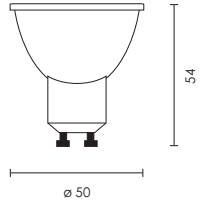

LA.42059065

5W/230V/Gu10 SMD LED 6500K

Gu10 lamp with glass and aluminium body
2700K - 500Lm / 4000K - 500Lm / 6500K - 500Lm

Life span: 25 000 hrs

Beam angle: 36°

Dimmable**CRI: >90**

2yr Warranty

code