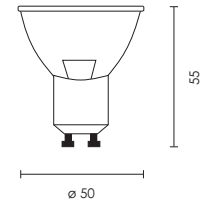

code

details

LA.410730200702 7W/230V/Gu10 LED 3000K

Gu10 Dimmable lamp

3000K - 500Lm / 4000K - 520Lm

Life span: 30 000 hrs

Beam angle: 45°

CRI: >70

2yr Warranty