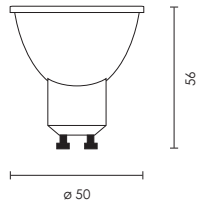

code

details

LA.410730100702

7W/230V/Gu10 SMD LED 3000K

Dimmable LED lamp

3000K - 450Lm / 4000K - 480Lm

Life span: 30 000 hrs

Beam angle: 45°

CRI: >80

1yr Warranty