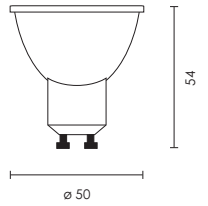

**LA.42059065**

5W/230V/Gu10 SMD LED 6500K

Gu10 lamp with glass and aluminium body  
2700K - 500Lm / 4000K - 500Lm / 6500K - 500Lm

Life span: 25 000 hrs

Beam angle: 36°

**Dimmable****CRI: >90**

2yr Warranty