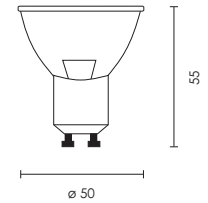

Dimmable LED lamp

3000K - 450Lm / 4000K - 480Lm

Life span: 30 000 hrs

Beam angle: 45°

CRI: &gt;80

1yr Warranty

code

details