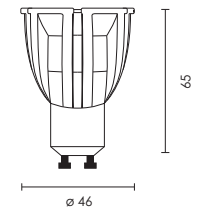

code

details

H2.LED.G53.3K

7W/230V/GX53 LED 3000K

H2.LED.G53

7W/230V/GX53 LED 4000K

GX53 lamp

3000K - 800Lm / 4000K - 800Lm

Life span: 30000 hrs

Beam angle: 120°

CRI: >80

Power Factor: 0.9

2yr Warranty