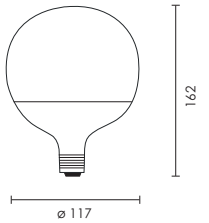

code

details

LA.440930100401 9W/230V/E27 LED 3000K
LA.440940100401 9W/230V/E27 LED 4000K

High brightness LED lamp
3000K / 4000K - 1000Lm
Life span: 20 000 hrs
Beam angle: 180°
CRI: >80
2yr Warranty