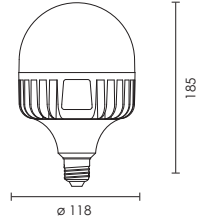

LED LAMPS E14 & E27

design by Spazio

code

details

H.LED.HIP.4K 50W/230V/E27 LED 4000K

High brightness LED lamp for use with Beppe
 4000K - 5000Lm
 Life span: 25 000 hrs
 Beam angle: 200°
 CRI: >80
 2yr Warranty