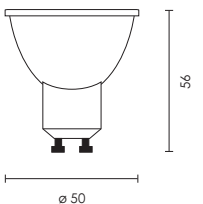

LED LAMPS **Gu10**

design by Spazio

CRI > 98

code	details
LA.4207983627	7.5W/230V/Gu10 COB LED 2700K
LA.4207983640	7.5W/230V/Gu10 COB LED 4000K

Gu10 lamp with Aluminium and thermoplastic body
2700K - 530Lm / 4000K - 530Lm
Life span: 25 000 hrs
Beam angle: 36°
Dimmable
CRI: >98
3yr Warranty

CRI > 80

code	details
LA.410530191102	5W/230V/Gu10 SMD LED 3000K
LA.410540191102	5W/230V/Gu10 SMD LED 4000K
LA.410560191102	5W/230V/Gu10 SMD LED 6000K

Gu10 lamp with thermoplastic body
3000K - 500Lm / 4000K - 500Lm / 6000K - 500Lm
Life span: 25 000 hrs
Beam angle: 38°
Dimmable
CRI: >80
2yr Warranty

CRI > 90

code	details
LA.4205903627	5W/230V/Gu10 SMD LED 2700K
LA.4205903630	5W/230V/Gu10 SMD LED 3000K
LA.4205903640	5W/230V/Gu10 SMD LED 4000K

Gu10 lamp with thermoplastic body
2700K - 400Lm / 3000K - 420Lm / 4000K - 450Lm
Life span: 30 000 hrs
Beam angle: 36°
Dimmable
CRI: >90
2yr Warranty

code	details
LA.42059027	5W/230V/Gu10 SMD LED 2700K
LA.42059040	5W/230V/Gu10 SMD LED 4000K
LA.42059065	5W/230V/Gu10 SMD LED 6500K

Gu10 lamp with glass and aluminium body
2700K - 500Lm / 4000K - 500Lm / 6500K - 500Lm
Life span: 25 000 hrs
Beam angle: 36°
Dimmable
CRI: >90
2yr Warranty

code	details
LA.410530171001	5W/230V/Gu10 SMD LED 3000K
LA.410540171001	5W/230V/Gu10 SMD LED 4000K

Gu10 lamp with thermoplastic body
3000K - 420Lm / 4000K - 450Lm
Life span: 30 000 hrs
Beam angle: 120°
CRI: >70
2yr Warranty