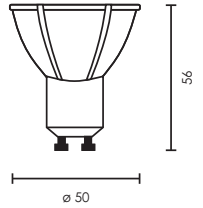

LED LAMPS **Gu10**

design by Spazio

**CRI > 98**

code	details
LA.4207983627	7.5W/230V/Gu10 COB LED 2700K
LA.4207983640	7.5W/230V/Gu10 COB LED 4000K

Gu10 lamp with Aluminium and thermoplastic body
 2700K - 530Lm / 4000K - 530Lm
 Life span: 25 000 hrs
 Beam angle: 36°
Dimmable
CRI: >98
 3yr Warranty

**CRI > 80**

code	details
LA.410530191102	5W/230V/Gu10 SMD LED 3000K
LA.410540191102	5W/230V/Gu10 SMD LED 4000K
LA.410560191102	5W/230V/Gu10 SMD LED 6000K

Gu10 lamp with thermoplastic body
 3000K - 500Lm / 4000K - 500Lm / 6000K - 500Lm
 Life span: 25 000 hrs
 Beam angle: 38°
Dimmable
CRI: >80
 2yr Warranty