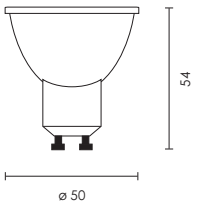

code	details
LA.410530171001	5W/230V/Gu10 SMD LED 3000K
LA.410540171001	5W/230V/Gu10 SMD LED 4000K

Gu10 lamp with thermoplastic body
3000K - 420Lm / 4000K - 450Lm
Life span: 30 000 hrs
Beam angle: 120°
CRI: >70
2yr Warranty