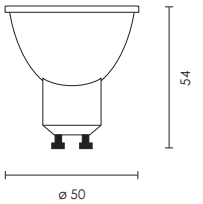

code	details
LA.42059027	5W/230V/Gu10 SMD LED 2700K
LA.42059040	5W/230V/Gu10 SMD LED 4000K
LA.42059065	5W/230V/Gu10 SMD LED 6500K

Gu10 lamp with glass and aluminium body
2700K - 500Lm / 4000K - 500Lm / 6500K - 500Lm
Life span: 25 000 hrs
Beam angle: 36°
Dimmable
CRI: >90
2yr Warranty