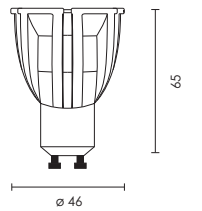

code

details

H2.LED.G53.3K 7W/230V/GX53 LED 3000K
H2.LED.G53 7W/230V/GX53 LED 4000K

GX53 lamp
3000K - 800Lm / 4000K - 800Lm
Life span: 30000 hrs
Beam angle: 120°
CRI: >80
Power Factor: 0.9
2yr Warranty