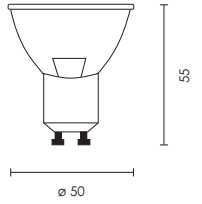

code

details

LA.410730200702 7W/230V/Gu10 LED 3000K

Gu10 Dimmable lamp
3000K - 500Lm / 4000K - 520Lm
Life span: 30 000 hrs
Beam angle: 45°
CRI: >70
2yr Warranty