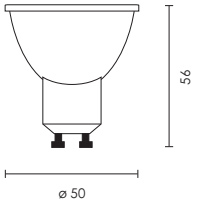

CRI > 90

code	details
LA.4205903627	5W/230V/Gu10 SMD LED 2700K
LA.4205903630	5W/230V/Gu10 SMD LED 3000K
LA.4205903640	5W/230V/Gu10 SMD LED 4000K

Gu10 lamp with thermoplastic body
2700K - 400Lm / 3000K - 420Lm / 4000K - 450Lm
Life span: 30 000 hrs
Beam angle: 36°
Dimmable
CRI: >90
2yr Warranty