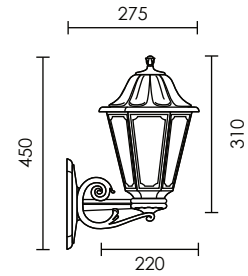

# ANNA BISSO

design by Fumagalli

- Exterior wall fitting
- Shockproof resin body with PMMA diffuser
- **Wall bracket can be installed at the top (Fig. 2) or bottom (Fig. 1) of the fitting**
- UV rays stabilized, rust and corrosion free
- E27 lamp not included
- Class II
- IP 55
- Coastal quality

Fig. 1 Bottom application

Fig. 2 Top application

Exterior Wall and Ceiling

# ANNA BISSO

design by Fumagalli

code

lamp details

Anna/Bisso

**E22.110.000.AXE27** 8W/E27

**Bottom application**

**Top application**