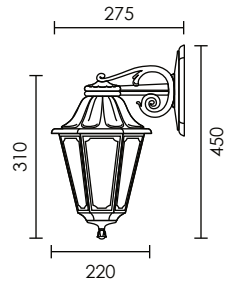

# ANNA BISSO

design by Fumagalli

- Exterior wall fitting
- Shockproof resin body with PMMA diffuser
- **Wall bracket can be installed at the top (Fig. 2) or bottom (Fig. 1) of the fitting**
- UV rays stabilized, rust and corrosion free
- E27 lamp not included
- Class II
- IP 55
- Coastal quality

Fig. 1 Bottom application

Fig. 2 Top application

Exterior Wall and Ceiling

# ANNA BISSO

design by Fumagalli

code

lamp details

Anna/Bisso

**E22.110.000.AXE27** 8W/E27

**Bottom application**

**Top application**