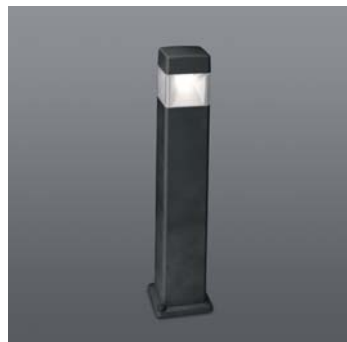

Exterior Poles and Bollards

ELISA

design by Fumagalli

- Exterior bollard
- Shockproof resin body
- Clear polycarbonate diffuser
- White resin reflector
- UV stabilised
- Sealed with silicon gasket
- Available complete with the following LED lamp:
7W GX53 3000K or 4000K
- Class II
- IP 55
- Coastal quality

code lamp details

Exterior Bollard
3000K
DS2.564.000_C1R 7W 230V GX53
4000K
DS2.564.000_C1L 7W 230V GX53

Lamp Included