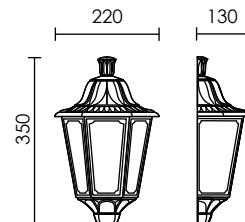

# DARIA / IESSE

design by Fumagalli

- Exterior wall fitting
- Shockproof resin body with PMMA diffuser
- UV rays stabilized, rust and corrosion free
- E27 lamp not included
- Class II
- IP 55
- Coastal quality

# DARIA / IESSE

design by Fumogalli

code lamp details

lesse

**M22.000.000.AXE27** 8W/E27

code lamp details

Daria

**M28.000.000.AXE27** 8W/E27