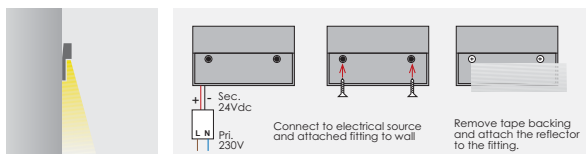

Exterior / Interior Wall and Ceiling

CARD + SOLE^{LED}

design by Civic

- Exterior/Interior recessed outdoor fittings
- Body made in die-cast aluminium
- Aluminium reflector
- Recessing box required (see accessories)
- 2.5W LED available in warm white (3000K)
- LED driver required (see accessories)
- Class III
- IP65
- Coastal quality