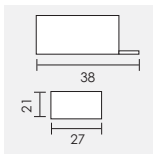

code

Wall recessing box

CI/MTS.5428.001

code

4W 24V driver
Constant Voltage, IP65.

7315.24.004.W