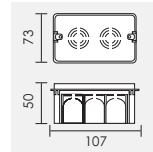

code

Wall recessing box

CI/MTS.5428.001

code

4W 24V driver
Constant Voltage, IP65.

7315.24.004.W