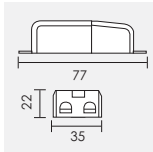

Sole footlight

CI/MTS.5428.058 2.5W 24V 3000K

LED driver required

2.5W LED

ACCESSORIES

code

8W 25V or 350mA driver
Constant Voltage and Constant
Current interchangeable.
For interior use.

TC/122598