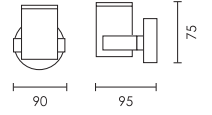

code lamp details

Frisk twice fixed spotlight

9257 2 x 10W 230V Gu10

Suitable for Gu10 LED lamps

2 x 10W
Dichr. Gu10