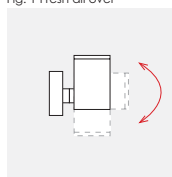

# FRISK

design by Spazio

- Surface spotlight range
- Body made in aluminium with a clear glass diffuser
- Sealed using allen key screws
- Adjustable spot head (Fig. 1)
- Class 1
- IP 54

Fig. 1 Fresh all over