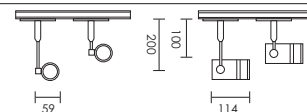

TROUBLE / DOUBLE TROUBLE 3 WIRE TRACK

design by Spazio

30
Sand
Black

31
Sand
White

code lamp details

TROUBLE 3 WIRE TRACK SPOT

8916.10 - 100mm stem 10W 230V Gu10

8916.20 - 200mm stem 10W 230V Gu10

Includes:
- 3 Wire Adaptor (Track)

code lamp details

DOUBLE TROUBLE 3 WIRE TRACK SPOT

8917.10 - 100mm stem 2x10W 230V Gu10

Includes:
- 3 Wire Adaptor (Track)