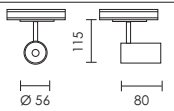

code lamp details
ADJUSTABLE 4 WIRE TRACK SPOT
8911.XXT4 10W 230V Gu10