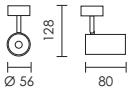

# PULSE

design by Spazio

- Aluminium body
- 90° tilt / 350° Rotation
- Includes:
  - Adaptor for either 3 wire or 4 wire track
  - Base for surface mount
- Class I
- IP 20

code lamp details  
**ADJUSTABLE SURFACE SPOT**  
**8911.2.XX** 10W 230V Gu10