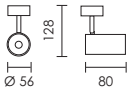

# PULSE

design by Spazio

- Aluminium body
- 90° tilt / 350° Rotation
- Includes:
  - Adaptor for either 3 wire or 4 wire track
  - Base for surface mount
- Class I
- IP 20

code lamp details  
**ADJUSTABLE SURFACE SPOT**  
**8911.2.XX** 10W 230V Gu10