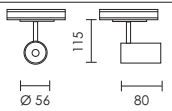

code lamp details
ADJUSTABLE 4 WIRE TRACK SPOT
8911.XXT4 10W 230V Gu10