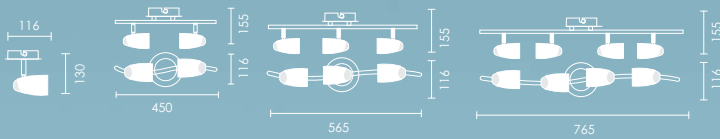

Decorative Spots

DAME

design by Spazio

DAME

Metal body and base. Suitable for Gu10 LED's.

Code: 8910.1.31 1 Light 10W/230V/Gu10
8910.2.31 2 Light 2 x 10W/230V/Gu10
8910.3.31 3 Light 3 x 10W/230V/Gu10
8910.4.31 4 Light 4 x 10W/230V/Gu10