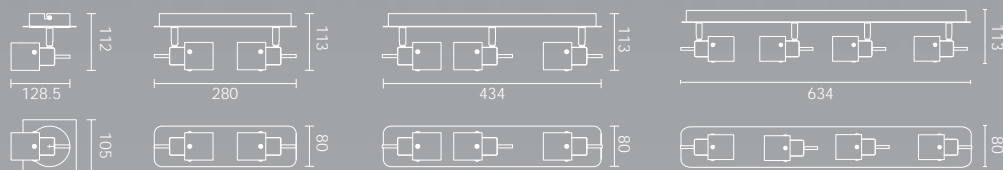

Decorative Track and Spot

YORK

design by Spazio

YORK

Adjustable spotlight with metal body and base

- Code: 8907.1.31. 1 Light 10W/230V/Gu10
- 8907.2.31. 2 Light 2 x 10W/230V/Gu10
- 8907.3.31. 3 Light 3 x 10W/230V/Gu10
- 8907.4.31. 4 Light 4 x 10W/230V/Gu10