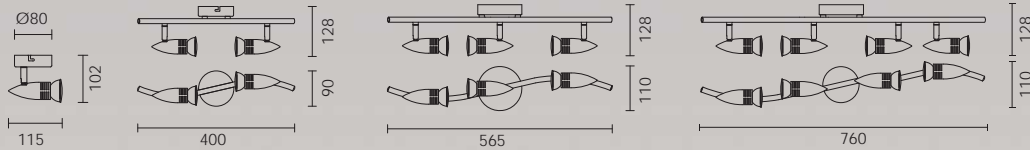

NYLA

design by Spazio

NYLA

Metal body and base.

Code:	8906.1.31.	1 Light	10W/230V/Gu10
	8906.2.31.	2 Light	2 x 10W/230V/Gu10
	8906.3.31.	3 Light	3 x 10W/230V/Gu10
	8906.4.31.	4 Light	4 x 10W/230V/Gu10

18
Satin Nickel