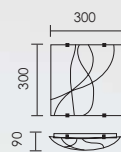

Decorative Ceiling

SWIRL SQUARE

design by Spazio

SWIRL SQUARE

Pattern glass diffuser and metal base.

Code: 8905

2 x 40W/230V/E27

3161
White Base/
Opal Glass