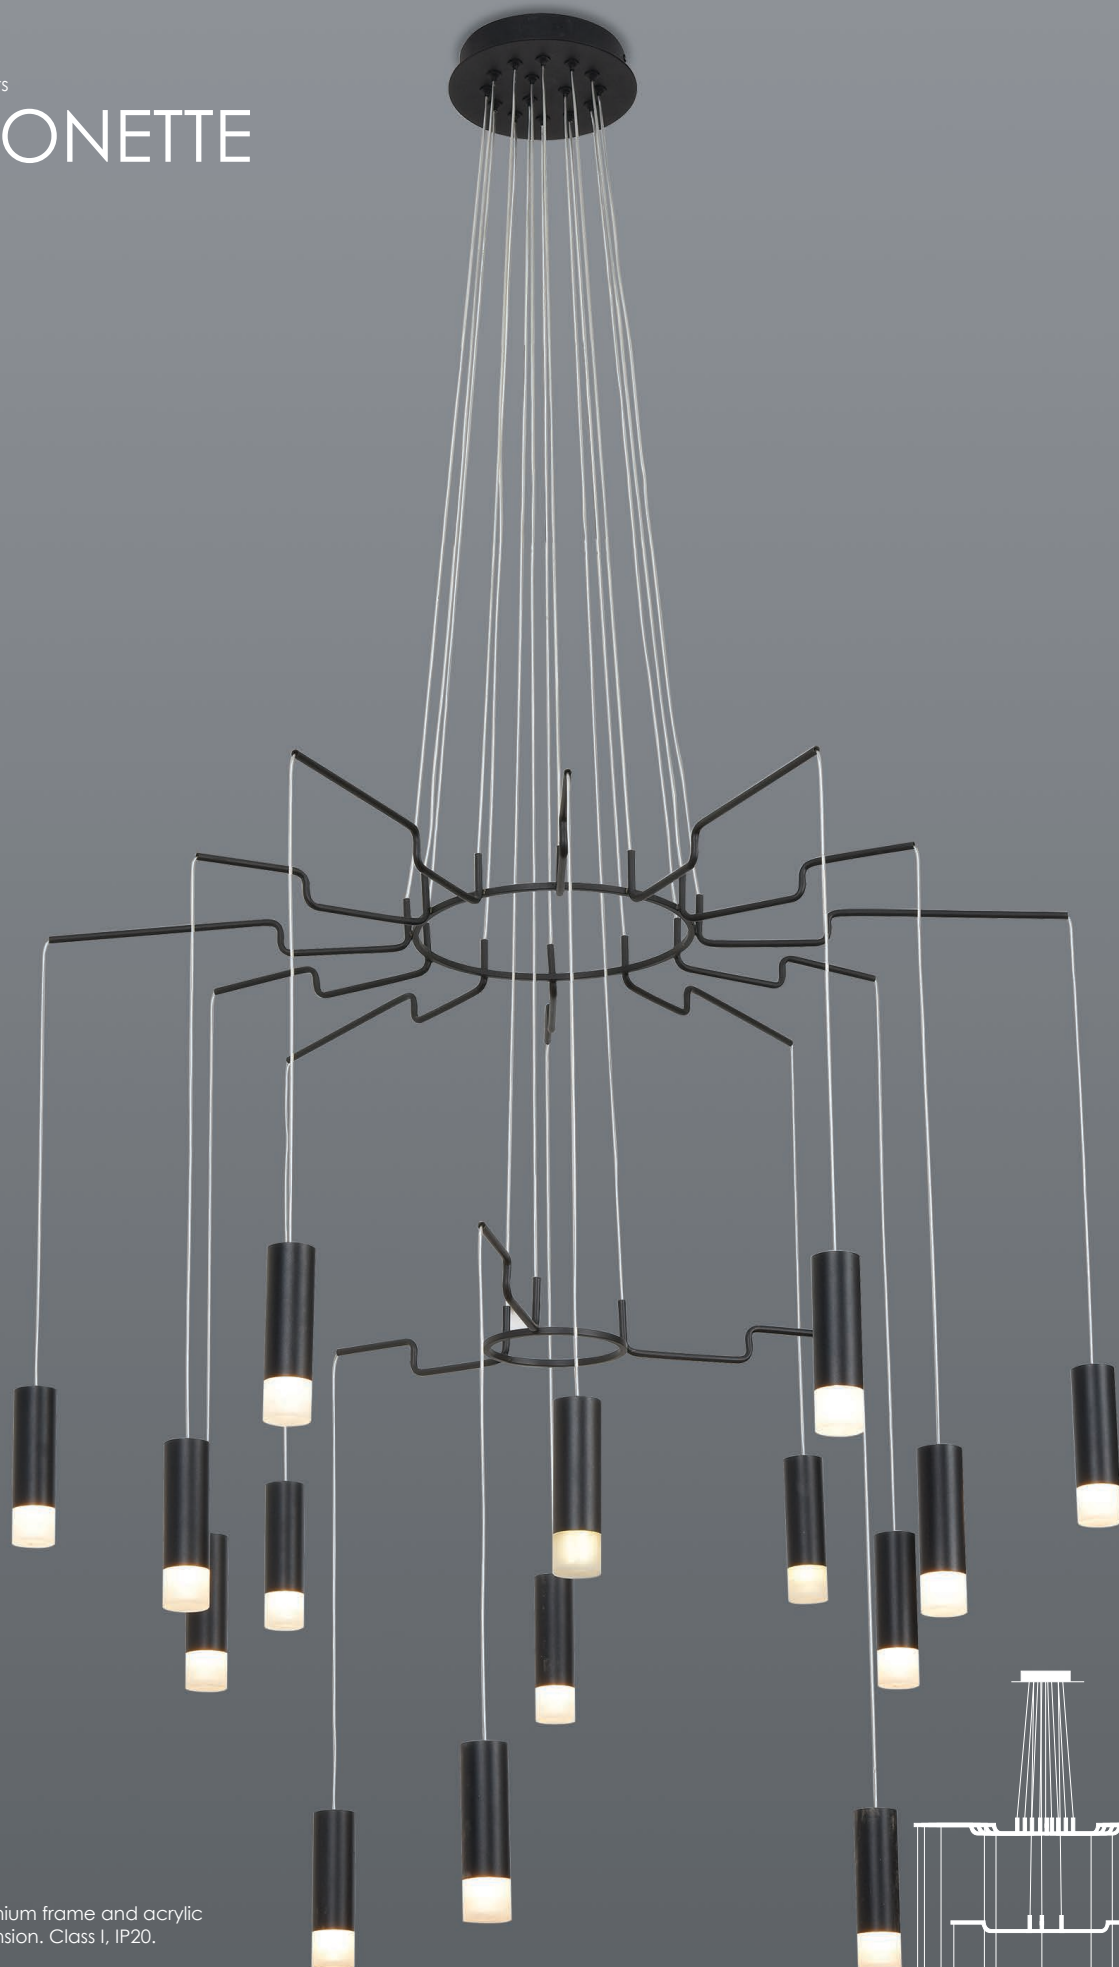

Decorative Pendants

MARIONETTE

design by Spazio

MARIONETTE

Pendant with aluminium frame and acrylic diffuser. 3.5m suspension. Class I, IP20.

Individual cable adjustment.

Code: 8754 15 x Max. 6W / 230V / G9 LED only

Sand Black
30