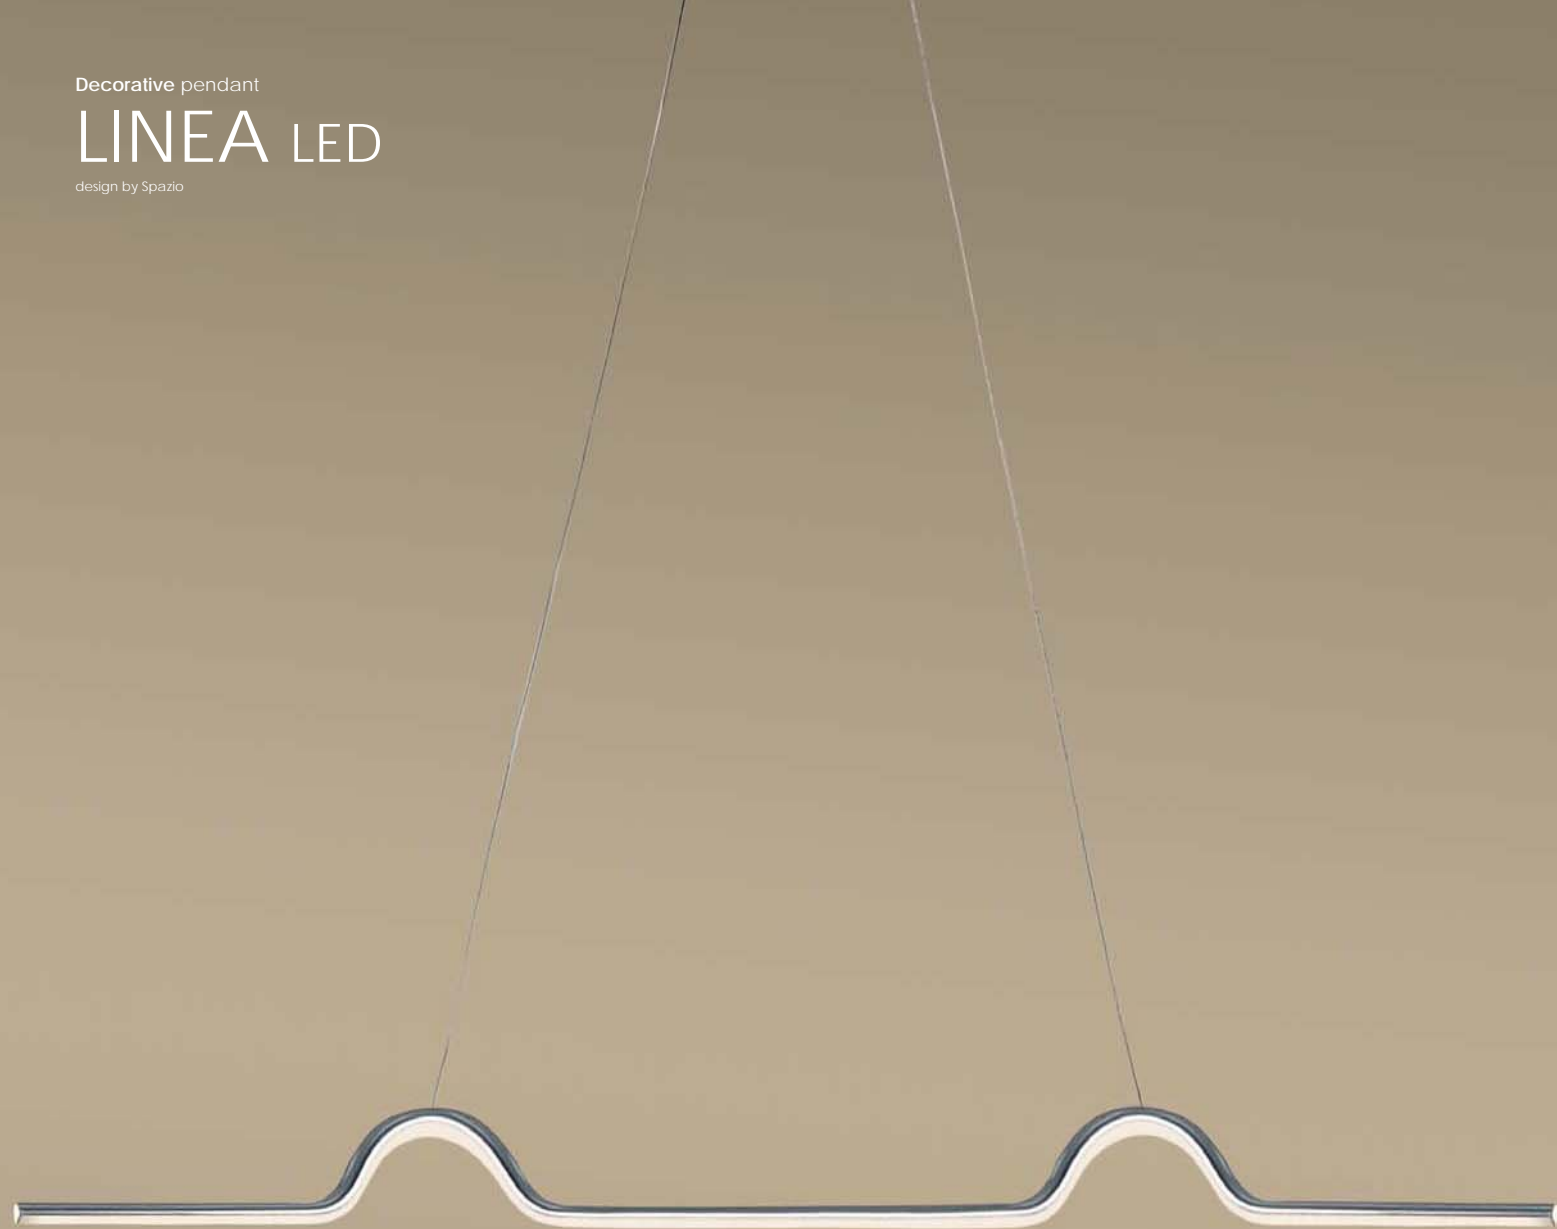

Decorative pendant

LINEA LED

design by Spazio

LINEA

Pendant in aluminium with silica gel diffuser.

Code: 8613.5.30.11 15W/230V LED 3000K 1350Lm

11
Chrome