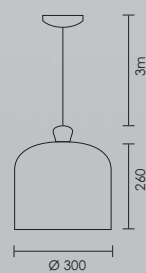

Decorative Pendants  
**BELTA**  
design by Spazio

**BELTA**

Aluminium shade and wooden stem.  
Complete with 3m suspension.

Code: 8606

60W/230V/E27