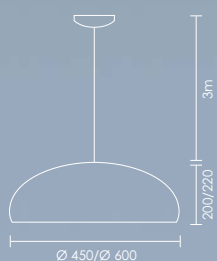

Decorative Pendants

SOLANO

design by Spazio

SOLANO

Aluminium shade and acrylic diffuser. Complete with 3m suspension.

Code: 8605.600 Large 3 x 40W/230V/E27
8605.450 Medium 3 x 40W/230V/E27