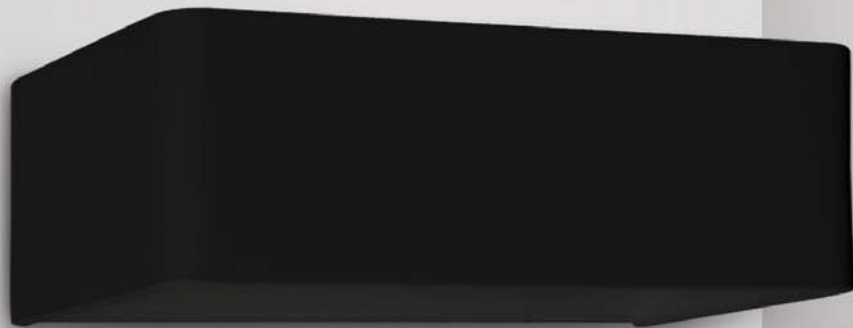

Decorative wall

COSI DIMMABLE

design by Spazio

COSI DIMMABLE

Up and down lighter in aluminium. Includes LED driver

Code: 8601.1.D Medium 6W/230V LED 3000K 700Lm
8601.2.D Large 12W/230V LED 3000K 1300Lm

Sand
Black
30

Sand
White