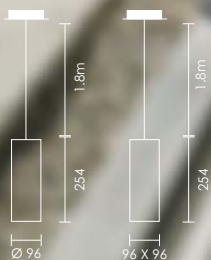

## SOLO

Aluminium shade and reflector. Includes 1.8m suspension. Suitable for Gu10 LED lamps.

Code: 8594 Round 50W/230V/Gu10  
8595 Square 50W/230V/Gu10

30.10  
Black/Gold

31.31  
White/White