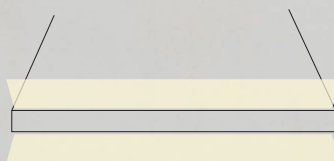

Ø 915 / 1270 / 1785