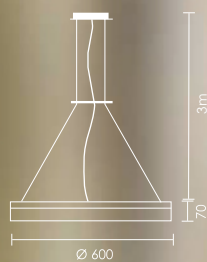

Decorative Pendants

RING LED

design by Spazio

RING LED - DIMMABLE

Aluminium ring with aluminium base. Complete with 3m suspension. Warm white LED.

Code: 8585.38.30.D 38W/230V/3000K 2600Lm