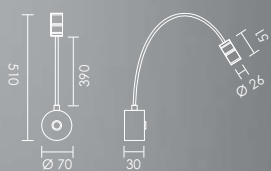

## NORA

Aluminium body with flexible arm. Natural or warm white LED. Includes LED driver.

Code: 8583

3W/230V/3000K 170lm

3W/230V/4000K 170lm

**3031**  
Warm white LED  
White

**3050**  
Warm white LED  
Aluminium