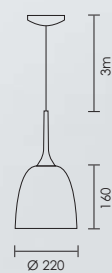

Decorative Pendants

AZUL

design by Spazio

AZUL

Aluminium shade and wooden stem.
Complete with 3m suspension.

Code: 8578.1

60W/230V/E27