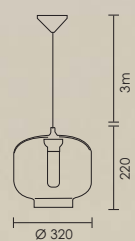

## ELZA

Glass shade with lamp included.  
Complete with 3m suspension.

Code: 8577.3.035

60W/230V/E27

035 Smokey 044 Amber/Brown