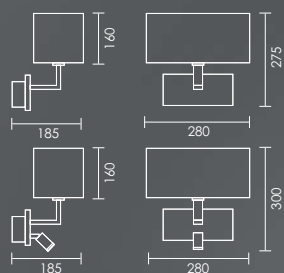

Decorative Wall

SOLA/LED

design by Spazio

SOLA/SOLA LED

Fabric shade and chrome metal base. Warm white LED.

Code: 8576.1 Plain Version 60W/230V/E27
8576.2 LED Version 60W/230V/E27
1W/230V/3000K 100lm