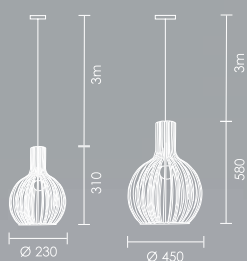

Decorative Pendants

NUBE

design by Spazio

NUBE

Plywood shade. Complete with 3m suspension.

Code: 8572.230 Small 40W/230V/E27
8572.450 Large 40W/230V/E27