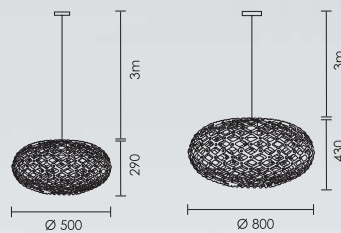

Decorative Pendants

POPPY

design by Spazio

POPPY

Plywood shade. Complete with 3m suspension.

Code: 8569.500 Small 40W/230V/E27
8569.800 Large 40W/230V/E27