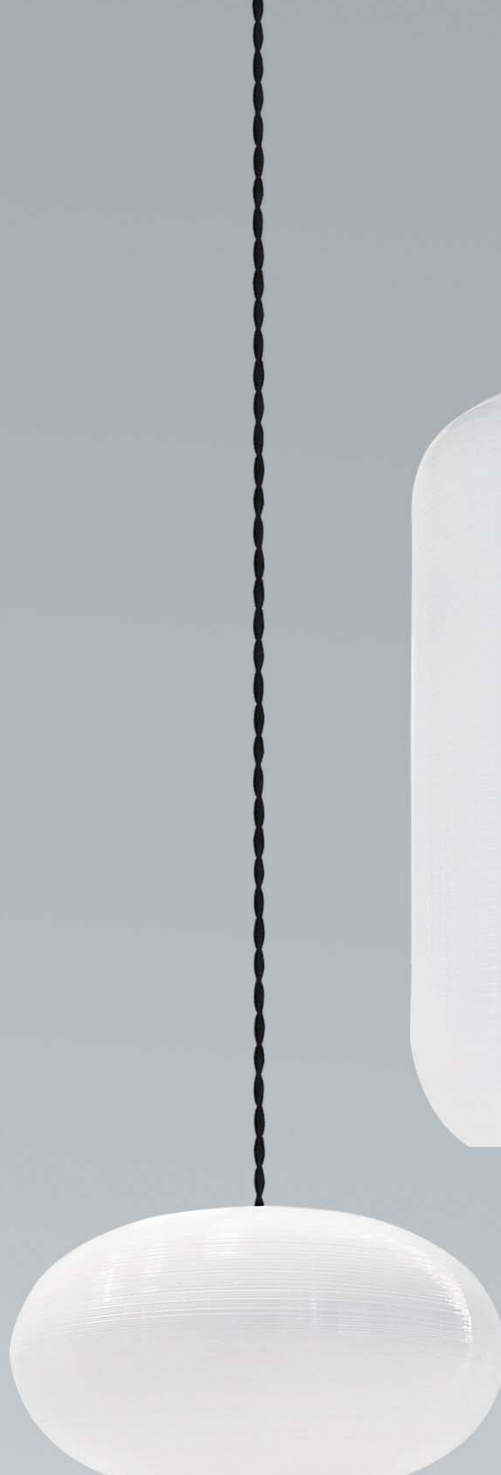

Decorative Pendants

STROKES

design by Spazio

One

Two

Three

STROKES

Aluminium shade. Complete with 3m suspension.

Code: 8567.7.31 One 40W/230V/E27
8567.8.31 Two 40W/230V/E27
8567.9.31 Three 40W/230V/E27

31
Cream white