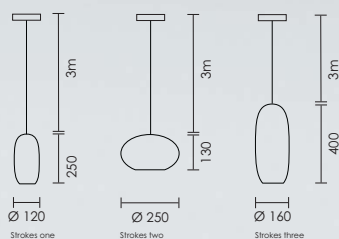

Decorative Pendants

STROKES

design by Spazio

One

Two

Three

STROKES

Aluminium shade. Complete with 3m suspension.

Code: 8567.7.31 One 40W/230V/E27
8567.8.31 Two 40W/230V/E27
8567.9.31 Three 40W/230V/E27

31
Cream white