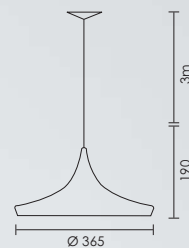

Decorative Pendants

MISO THREE

design by Spazio

MISO THREE

Aluminium shade. Complete with 3m suspension.

Code: 8567.3.30.10.2 40W/230V/E27
8567.3.31.10.2 40W/230V/E27

30.10.2
Black/Gold

31.10.2
Black/Gold